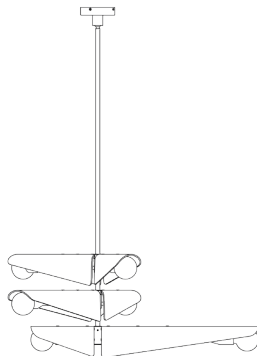

UK/EU SYCAMORE CHANDELIER 3 TIERS IN DUSK PINK

tala®

SKU: SYCM-3TIER-CDL-DP-01-EU

FINISH: BRASS

FIXTURE - PHYSICAL

Pendant dimension:	L 1400mm x W 1400mm x H 1540mm
Ceiling rose dimension:	L 150mm x W 150mm x H 40mm
Cable length:	5m
Number of bulbs:	6
Materials:	Solid Brass and Glass
Finish:	Brushed Brass
Weight:	14kg
IP rating:	IP20 - Suitable for dry locations
Base:	E27

FIXTURE - ELECTRICAL

Power:	42W
Voltage:	220-240V~
Frequency:	50/60Hz

BULB

Bulb dimension:	L 100mm x H 133mm
Glass shape:	G100
Materials:	Glass and nickel
Glass finish:	Matte White
Weight:	122g
Max. working temp.:	40 °C
IP rating:	IP54
Power:	7W
Current:	0.03A
Voltage:	220-240V~
Frequency:	50/60Hz
Base:	E27

ILLUMINATION PER BULB

CCT:	2000-2800K
Lumens:	600lm
Incand equiv:	48W
Flicker:	<5%
Beam angle:	360°
Light source:	LED
CRI:	95Ra
R9:	65
TM30-Rg:	100
TM30-Rf:	90

WARRANTY 2 years

EAN 5061046293646

Tala Energy Ltd. 25b Vyner Street,
London, E2 9DG, United Kingdom