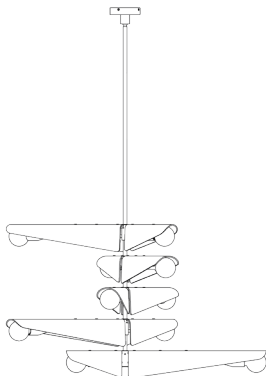

WARRANTY 2 years

EAN 5061046293257

Tala Energy Ltd. 25b Vyner Street,
London, E2 9DG, United Kingdom

Tala Europe B.V. Bertus Aafjeshove 40
Nieuwegein 3437 JN

tala.co.uk | hello@tala.co.uk | +44 7700 170343