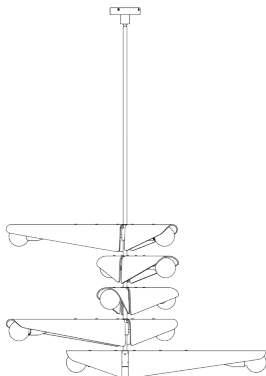

# UK/EU SYCAMORE CHANDELIER 5 TIERS IN DUSK PINK

tala®

SKU: SYCM-5TIER-CDL-DP-01-EU

FINISH: BRASS

## FIXTURE - PHYSICAL

Pendant dimension:	L 1400mm x W 1400mm x H 1860mm
Ceiling rose dimension:	L 150mm x W 150mm x H 40mm
Cable length:	5m
Number of bulbs:	10
Materials:	Solid Brass and Glass
Finish:	Brushed Brass
Weight:	22kg
IP rating:	IP20 - Suitable for dry locations
Base:	E27

## FIXTURE - ELECTRICAL

Power:	42W
Voltage:	220-240V~
Frequency:	50/60Hz

## BULB

Bulb dimension:	L 100mm x H 133mm
Glass shape:	G100
Materials:	Glass and nickel
Glass finish:	Matte White
Weight:	122g
Max. working temp.:	40 °C
IP rating:	IP54
Power:	7W
Current:	0.03A
Voltage:	220-240V~
Frequency:	50/60Hz
Base:	E27