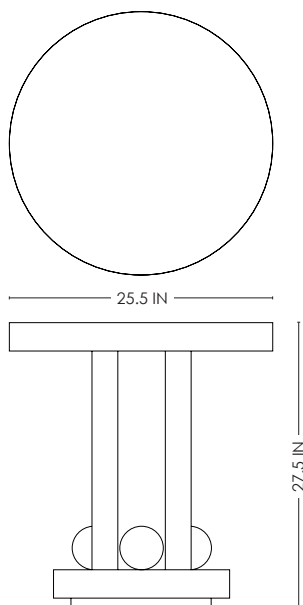

STUDIOTWENTYSEVEN

NÉMÉSIS SIDE TABLE BY **FLEUR DELESALLE**
HAUSSMANN COLLECTION
YEAR 2023

HONED PARIS STONE
PRODUCTION TIME 10-12 WEEKS
MADE IN FRANCE

IN H 27.5 Ø 25.5
CM H 70 Ø 65