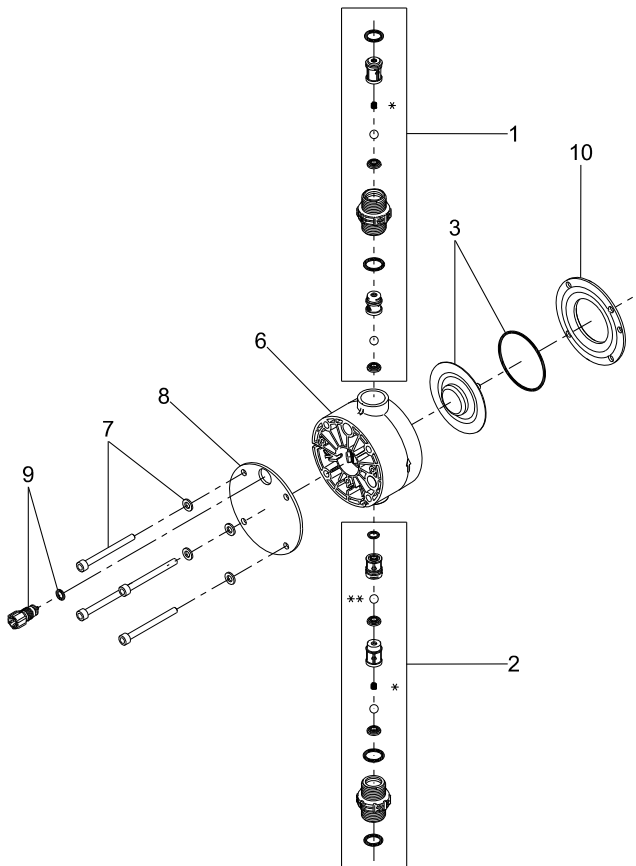

DDA

30 l/h

Service kit instructions

be
think
innovate

GRUNDFOS 

Description	Included parts	Description	Included parts
Dosing head	1, 2, 3, 4, 5, 6, 7, 8, 9, 10	Venting valve	9
Valve/diaphragm	1, 2, 3, 7	Mounting plate	11
Valve	1, 2	Screw, cover	12
Diaphragm	3	Display cover	13
Dosing head cover	8	Power cord	14