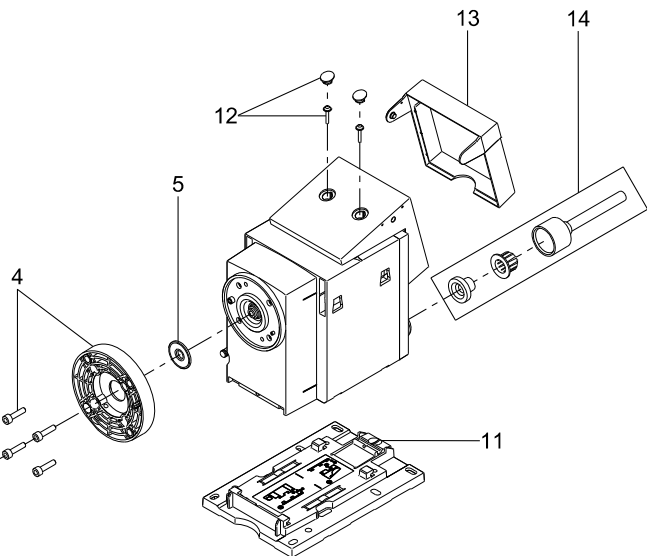

DDA

30 l/h

Service kit instructions

be
think
innovate

GRUNDFOS 

Description	Included parts	Description	Included parts
Dosing head	1, 2, 3, 4, 5, 6, 7, 8, 9, 10	Venting valve	9
Valve/diaphragm	1, 2, 3, 7	Mounting plate	11
Valve	1, 2	Screw, cover	12
Diaphragm	3	Display cover	13
Dosing head cover	8	Power cord	14