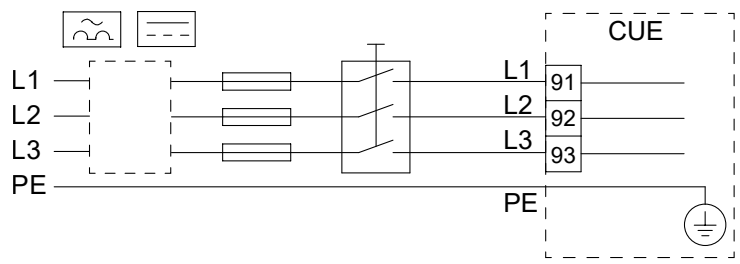

CUE installation and operating instructions
net.grundfos.com/qr/i/96780034

CUE data booklet
net.grundfos.com/qr/i/98864240