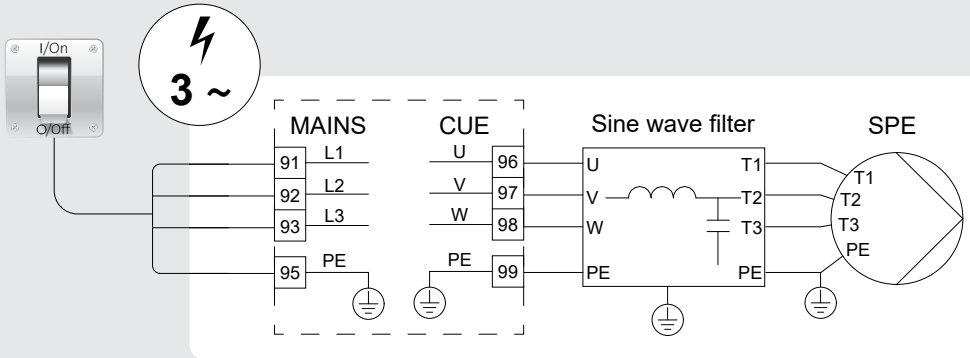

1

2

CUE installation and operating instructions
net.grundfos.com/qr/i/96780034

CUE data booklet
net.grundfos.com/qr/i/98864240