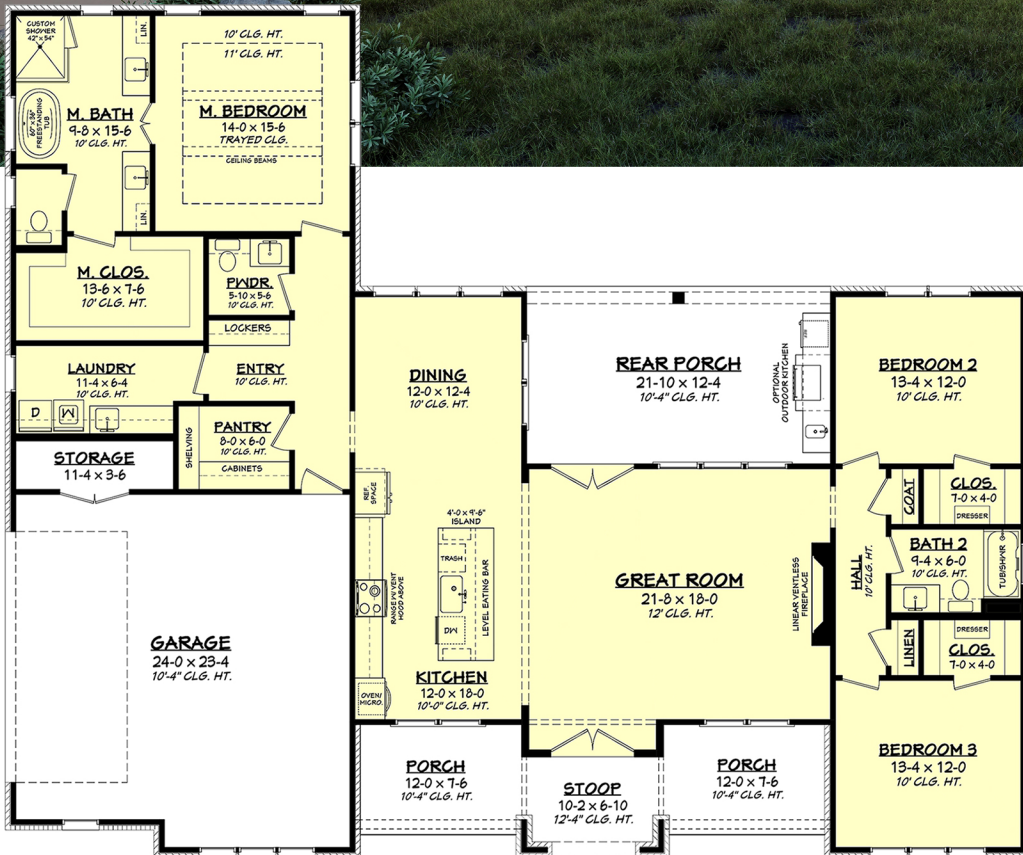

Designing Homes
HOUSE PLAN ZONE
 Building Relationships

Floor Plan

Rear Elevation

Berkshire House Plan

2192

2192 Sq Ft.

3 Bedrooms

2.5 Bathrooms

1 Stories

72-10 Width

60-4 Depth

Phone: 601.336.3254 sales@hpzplans.com

<https://hpzplans.com/products/berkshire-house-plan>