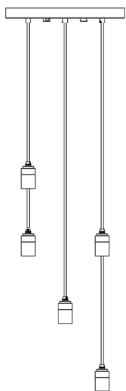

FIVE PENDANT

tala.

SKU: CP-WHT-FIV-BP-01-EU

FINISH: BRASS

PHYSICAL

Pendant dimension:	L40mm x W40mm x H79mm
Ceiling rose dimension:	L350mm x W350mm x H30mm
Cable length:	3m
Materials:	Powdercoated Steel/Anodised Aluminium
Finish:	White/brass
Weight:	3750 g
IP rating:	IP20
Base:	E27

FIVE PENDANT

tala.

SKU: CP-BLK-FIV-GP-01-EU

FINISH: GRAPHITE

PHYSICAL

Pendant dimension:	L40mm x W40mm x H79mm
Ceiling rose dimension:	L350mm x W350mm x H30mm
Cable length:	3m
Materials:	Powdercoated Steel/Anodised Aluminium
Finish:	Black/graphite
Weight:	3750 g
IP rating:	IP20
Base:	E27

SPHERE V

8W | 720 lm | 2000-2800K

SPHR-G200-8W-2000-2800K-E27-MP

Sphere G200 8W WoD 2000K to 2800K E27 Matte Porcelain UK/EU LED Bulb

The Sphere V bulb is the largest light source in the Sphere range. Boasting Dim to Warm technology, a smooth matte white finish and an impressive spherical form, this bulb is the ideal pairing for minimalist light fixtures. Fitted with a standard E27 base cap.

tala.

PHYSICAL

Bulb diameter:	200mm
Bulb length:	240mm
Glass shape:	G200
Base:	E27
Materials:	Glass & nickel
Glass finish:	Matte White
Weight:	250g
Max. working temp.:	-5°C to 40°C
IP rating:	IP54

ELECTRICAL