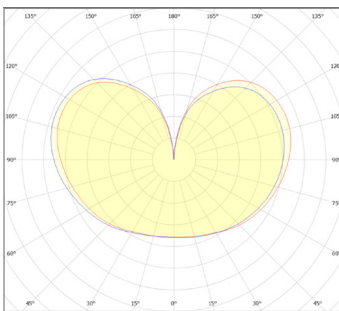

SPHERE V

8W | 720 lm | 2000-2800K

SPHR-G200-8W-2000-2800K-E27-MP

Sphere G200 8W WoD 2000K to 2800K E27 Matte Porcelain UK/EU LED Bulb

The Sphere V bulb is the largest light source in the Sphere range. Boasting Dim to Warm technology, a smooth matte white finish and an impressive spherical form, this bulb is the ideal pairing for minimalist light fixtures. Fitted with a standard E27 base cap.

tala.

PHYSICAL

Bulb diameter:	200mm
Bulb length:	240mm
Glass shape:	G200
Base:	E27
Materials:	Glass & nickel
Glass finish:	Matte White
Weight:	250g
Max. working temp.:	-5°C to 40°C
IP rating:	IP54

ELECTRICAL