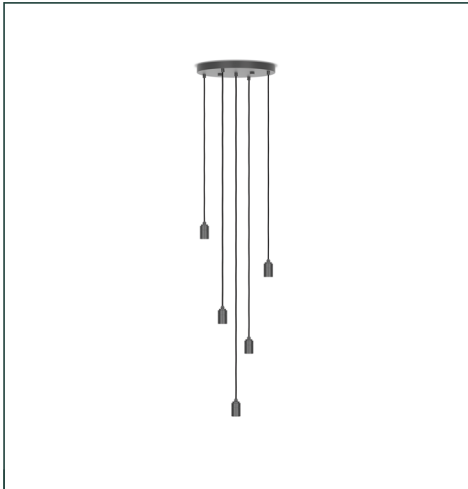

FIVE PENDANT

tala.

SKU: CP-WHT-FIV-BP-01-EU

FINISH: BRASS

PHYSICAL

Pendant dimension:	L40mm x W40mm x H79mm
Ceiling rose dimension:	L350mm x W350mm x H30mm
Cable length:	3m
Materials:	Powdercoated Steel/Anodised Aluminium
Finish:	White/brass
Weight:	3750 g
IP rating:	IP20
Base:	E27

FIVE PENDANT

tala.

SKU: CP-BLK-FIV-GP-01-EU

FINISH: GRAPHITE

PHYSICAL

Pendant dimension:	L40mm x W40mm x H79mm
Ceiling rose dimension:	L350mm x W350mm x H30mm
Cable length:	3m
Materials:	Powdercoated Steel/Anodised Aluminium
Finish:	Black/graphite
Weight:	3750 g
IP rating:	IP20
Base:	E27

SPHERE V

8W | 720 lm | 2000-2800K

SPHR-G200-8W-2000-2800K-E27-MP

Sphere G200 8W WoD 2000K to 2800K E27 Matte Porcelain UK/EU LED Bulb

The Sphere V bulb is the largest light source in the Sphere range. Boasting Dim to Warm technology, a smooth matte white finish and an impressive spherical form, this bulb is the ideal pairing for minimalist light fixtures. Fitted with a standard E27 base cap.

tala.

PHYSICAL

Bulb diameter:	200mm
Bulb length:	240mm
Glass shape:	G200
Base:	E27
Materials:	Glass & nickel
Glass finish:	Matte White
Weight:	250g
Max. working temp.:	-5°C to 40°C
IP rating:	IP54

ELECTRICAL