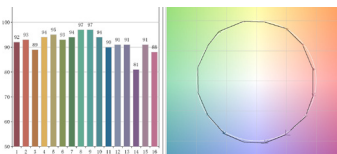

ILLUMINATION

CCT:	2000-2800K
Lumens:	720 lm
Incandescent equiv.:	56W
Flicker:	<5%
Beam angle:	360°
Light source:	LED
CRI:	95Ra
R9:	90
TM30 - Rg	101
TM30 - Rf	95

IES/LDT photometry files and product photography available on request