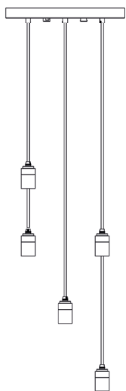

FIVE PENDANT

tala.

SKU: CP-WHT-FIV-BP-01-EU

FINISH: BRASS

PHYSICAL

Pendant dimension:	L40mm x W40mm x H79mm
Ceiling rose dimension:	L350mm x W350mm x H30mm
Cable length:	3m
Materials:	Powdercoated Steel/Anodised Aluminium
Finish:	White/brass
Weight:	3750 g
IP rating:	IP20
Base:	E27

FIVE PENDANT

tala.

SKU: CP-BLK-FIV-GP-01-EU

FINISH: GRAPHITE

PHYSICAL

Pendant dimension:	L40mm x W40mm x H79mm
Ceiling rose dimension:	L350mm x W350mm x H30mm
Cable length:	3m
Materials:	Powdercoated Steel/Anodised Aluminium
Finish:	Black/graphite
Weight:	3750 g
IP rating:	IP20
Base:	E27

OVAL II

8W | 720 lm | 2000-2800K

OVAL-II-8W-2000-2800K-E27-MP

Oval II 8W WoD 2000-2800K E27 Matte Porcelain LED Bulb

tala.

Oval II is a larger version of Tala's popular porcelain-style bulb. Optimised to work with Tala's pendants and ceiling light fixtures, the increased size offers a more impressive, eye-catching display.

PHYSICAL

Bulb diameter:	205mm
Bulb length:	174mm
Glass shape:	R205
Base:	E27
Materials:	Glass & nickel
Glass finish:	Matte White
Weight:	290g
Max. working temp.:	-5°C to 40°C
IP rating:	IP54

ELECTRICAL

Power:	8W
Current:	0.04A
Voltage:	220-240V~
Frequency:	50/60Hz
Power factor:	0.9
Efficiency:	90
Lifetime:	15,000 hrs