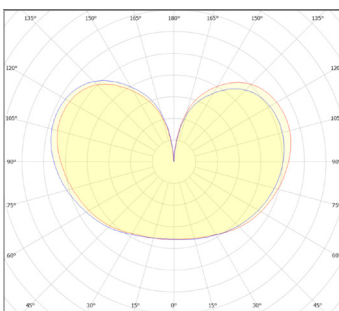

OVAL II

8W | 720 lm | 2000-2800K

OVAL-II-8W-2000-2800K-E27-MP

Oval II 8W WoD 2000-2800K E27 Matte Porcelain LED Bulb

tala.

Oval II is a larger version of Tala's popular porcelain-style bulb. Optimised to work with Tala's pendants and ceiling light fixtures, the increased size offers a more impressive, eye-catching display.

PHYSICAL

Bulb diameter:	205mm
Bulb length:	174mm
Glass shape:	R205
Base:	E27
Materials:	Glass & nickel
Glass finish:	Matte White
Weight:	290g
Max. working temp.:	-5°C to 40°C
IP rating:	IP54

ELECTRICAL

Power:	8W
Current:	0.04A
Voltage:	220-240V~
Frequency:	50/60Hz
Power factor:	0.9
Efficiency:	90
Lifetime:	15,000 hrs