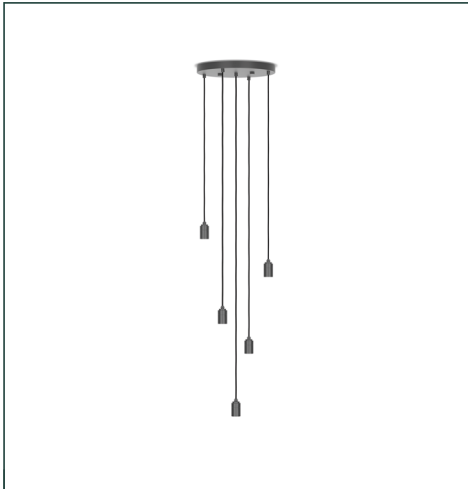

FIVE PENDANT

tala.

SKU: CP-WHT-FIV-BP-01-EU

FINISH: BRASS

PHYSICAL

Pendant dimension:	L40mm x W40mm x H79mm
Ceiling rose dimension:	L350mm x W350mm x H30mm
Cable length:	3m
Materials:	Powdercoated Steel/Anodised Aluminium
Finish:	White/brass
Weight:	3750 g
IP rating:	IP20
Base:	E27

FIVE PENDANT

tala.

SKU: CP-BLK-FIV-GP-01-EU

FINISH: GRAPHITE

PHYSICAL

Pendant dimension:	L40mm x W40mm x H79mm
Ceiling rose dimension:	L350mm x W350mm x H30mm
Cable length:	3m
Materials:	Powdercoated Steel/Anodised Aluminium
Finish:	Black/graphite
Weight:	3750 g
IP rating:	IP20
Base:	E27

OVAL II

8W | 720 lm | 2000-2800K

OVAL-II-8W-2000-2800K-E27-MP

Oval II 8W WoD 2000-2800K E27 Matte Porcelain LED Bulb

tala.

Oval II is a larger version of Tala's popular porcelain-style bulb. Optimised to work with Tala's pendants and ceiling light fixtures, the increased size offers a more impressive, eye-catching display.

PHYSICAL

Bulb diameter:	205mm
Bulb length:	174mm
Glass shape:	R205
Base:	E27
Materials:	Glass & nickel
Glass finish:	Matte White
Weight:	290g
Max. working temp.:	-5°C to 40°C
IP rating:	IP54

ELECTRICAL

Power:	8W
Current:	0.04A
Voltage:	220-240V~
Frequency:	50/60Hz
Power factor:	0.9
Efficiency:	90
Lifetime:	15,000 hrs