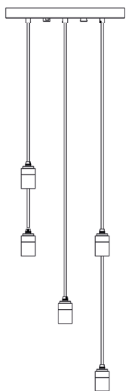

FIVE PENDANT

tala.

SKU: CP-WHT-FIV-BP-01-EU

FINISH: BRASS

PHYSICAL

Pendant dimension:	L40mm x W40mm x H79mm
Ceiling rose dimension:	L350mm x W350mm x H30mm
Cable length:	3m
Materials:	Powdercoated Steel/Anodised Aluminium
Finish:	White/brass
Weight:	3750 g
IP rating:	IP20
Base:	E27

FIVE PENDANT

tala.

SKU: CP-BLK-FIV-GP-01-EU

FINISH: GRAPHITE

PHYSICAL

Pendant dimension:	L40mm x W40mm x H79mm
Ceiling rose dimension:	L350mm x W350mm x H30mm
Cable length:	3m
Materials:	Powdercoated Steel/Anodised Aluminium
Finish:	Black/graphite
Weight:	3750 g
IP rating:	IP20
Base:	E27

PHYSICAL

Bulb diameter:	205mm
Bulb length:	174mm
Glass shape:	R205
Base:	E27
Materials:	Glass & nickel
Glass finish:	Matte White
Weight:	290g
Max. working temp.:	-5°C to 40°C
IP rating:	IP54

ELECTRICAL

Power:	8W
Current:	0.04A
Voltage:	220-240V~
Frequency:	50/60Hz
Power factor:	0.9
Efficiency:	90
Lifetime:	15,000 hrs