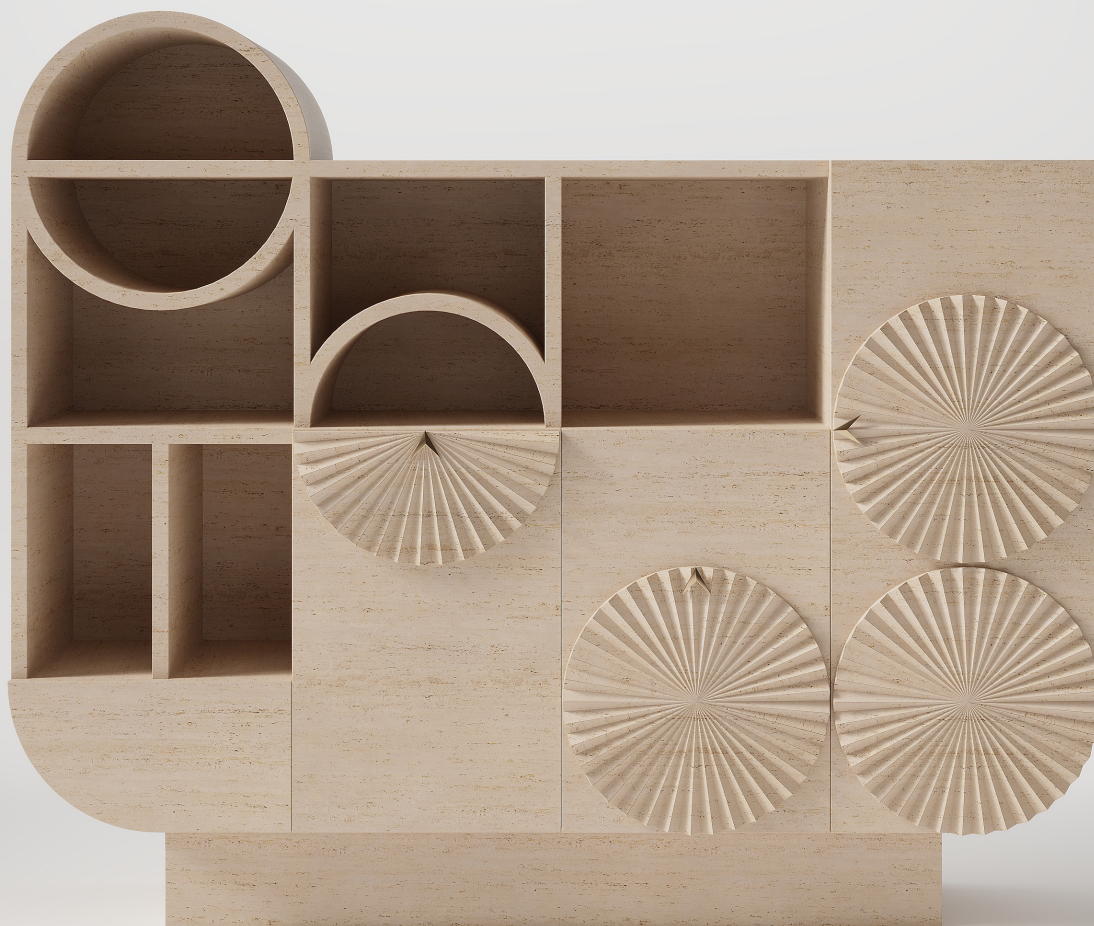

STUDIOTWENTYSEVEN

SENSU BS01 BOOKCASE BY **EVA SZUMILAS** EXCLUSIVELY FOR STUDIOTWENTYSEVEN
NUMBERED EDITION
SIGNED, SERIAL NUMBER AND CERTIFICATE OF AUTHENTICITY
SENSU COLLECTION
YEAR 2023

TRAVERTINE
BRASS HANDLES
THREE SOFT CLOSE DOORS
ONE SOFT CLOSE DRAWER
EIGHT OPEN STORAGE SPACES
PRODUCTION TIME 12-14 WEEKS
MADE IN LEBANON

IN H 68.1 W 79.9 D 21.2
CM H 173 W 203 D 54