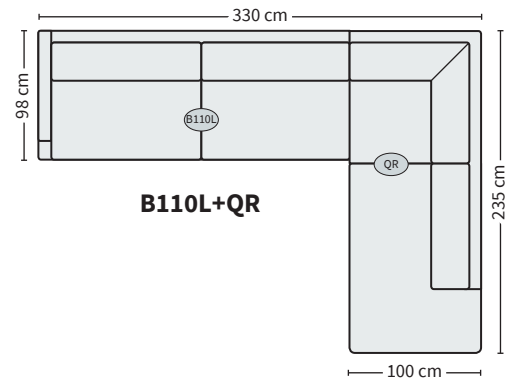

B90L+E90R

VAKIOKOKOONPANOT