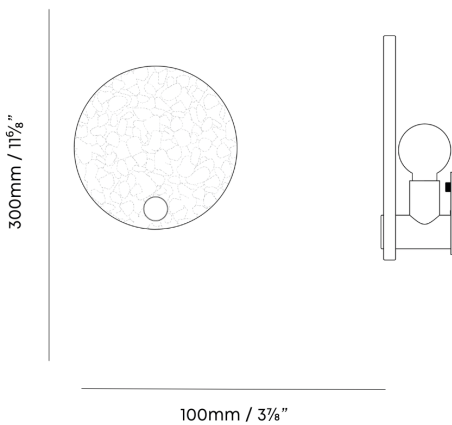

# UK/EU MAGMA WALL LIGHT (300MM)

tala®

SKU: MGM-WL-300-SB-G70-01-EU

FINISH: BRASS

## FIXTURE - PHYSICAL

Dimension:	L 100mm x W 300mm x H 300mm
Number of bulbs:	1
Materials:	Recycled Glass, Brass, Glass
Finish:	Matte finish
Weight:	4kg
IP rating:	IP20 - Suitable for dry locations
Base:	E27

## BULB

Bulb dimension:	L 70mm x H 106mm
Glass shape:	G70
Materials:	Glass and nickel
Glass finish:	Matte White
Weight:	56g
Max. working temp.:	Max. 40°C
IP rating:	IP54
Power:	6W
Current:	0.03A
Voltage:	220-240V~
Frequency:	50/60Hz
Base:	E27
Power factor:	0.9
Efficiency:	80lm/W
Lifetime:	15000 hrs