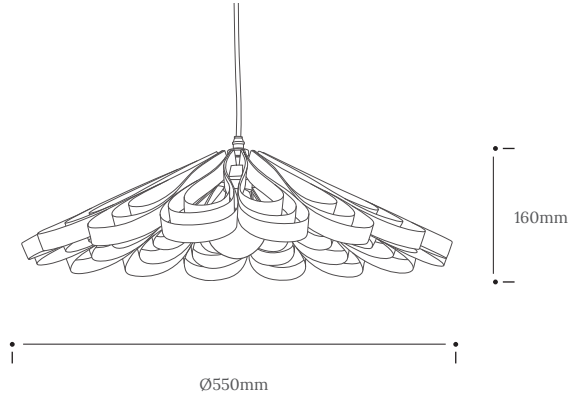

QUILL 550 PENDANT

Product Specification

Tom Raffield

Quill 550 Pendant
Oak - £445   Walnut - £455

Celebrating nature's formations. Taking inspiration from the organic shapes, movements and sequential patterns that surround us, The Modum Range invites you to put nature back in the spotlight.

Featherlight, our signature curves soar in full flight formation. Light glides through folds of looping, layered plumage of oak or walnut wood. Shadows swoop in weightless undulations. Delicate and intricate in perfect measure, the Quill celebrates aerial elevation.

A new perspective. See your space differently.

Also available: The Quill 325 Pendant.

Product Type : Pendant Light	SKU	Wood types	Dimensions L x W x H (mm)		Weight (kg)	
			Unboxed	Boxed	Unboxed	Boxed
Quill 550 Pendant	TR-QUIL-P-O-550	Oak	Ø550 x 160	615 x 615 x 390	0.53	2.85
	TR-QUIL-P-W-550	Walnut				
Materials	Oak	Walnut	Other materials			
			Birch ply hanging disk			
Finish	Non-toxic, hard wearing water based varnish - satin					
Ceiling kit options	Black ceiling rose and brass bulb holders	Ceiling kit	Flex		Reccomended light bulbs	
		Ceiling rose: Ø100mm E27 (240v)	Flex colour: black fabric Flex length: 2m (Adjustable)		Max 25W LED	
Care information	Dusting your light regularly and with a light feather duster should keep your light looking clean, otherwise wipe with a damp cloth and remove any moisture with a dry cloth. Gentle furniture polishes can also be used.					
Additional information	- This light can be used with your existing E27/E26 pendant fitting. Suitable for use on 240v and 110v circuits. - A shade ring adaptor can be supplied so the light can be used on a bayonet (B22) pendant fitting. - Installation instructions included.					

Tom Raffield Ltd, F3 Church View Business Park, Bickland Water Rd, Falmouth TR11 4FZ, UK
tomraffield.com contact@tomraffield.com +44 (0) 1326 722725 #tomraffield @tomraffield

Due to the character of handcrafted natural products, all dimensions are approximate. Wood colour may slightly vary.
All products, prices and leadtimes are correct at time of print and are subject to change without notice.