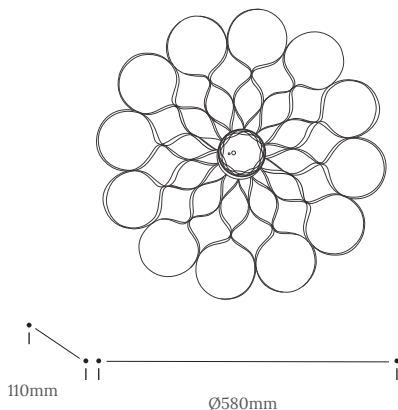

ARAME WALL LIGHT

Product Specification

Tom Raffield

Arame Wall Light
Ash - £295 Walnut - £325

Celebrating nature's formations. Taking inspiration from the organic shapes, movements and sequential patterns that surround us, The Modum Range invites you to put nature back in the spotlight.

Elemental, geometric, sequential. A surge of optical energy; a silhouette of sustainable craftsmanship. Switched on or off, boundless shadows unfurl, pirouette and tumble in kaleidoscopic tessellation creating an extraordinary spectacle in your space. When illuminated, an abundance of golden glow diffuses from the Arame Pendant's steam bent core - casting an aura of light that's truly transfixing.

Let nature guide you. See your space differently.

The Arame Wall Light is also available as a pendant light.

Product Type : Wall Light	SKU	Wood types	Dimensions L x W x H (mm)		Weight (kg)	
			Unboxed	Boxed	Unboxed	Boxed
Arame Wall Light	TR-ARAM-WL-A	Ash	Ø580 x 110	615 x 615 x 390	0.2	2.6
	TR-ARAM-WL-W	Walnut				
Materials	Ash	Walnut	Other materials			
			Birch ply mounting plate			
Finish	Non-toxic, hard wearing water based varnish - satin					
Wiring kit options	Brass E27 bulb holder	Wiring		Recommened light bulb		
		connection block included		Max 25W LED		
E27 (240v)						
Care information	Dusting your light regularly and with a light feather duster should keep your light looking clean, otherwise wipe with a damp cloth and remove any moisture with a dry cloth. Gentle furniture polishes can also be used.					
Additional information	- Suitable for use on 240v circuits. - Installation instructions and fixings included. - This product must be installed by a qualified electrician.