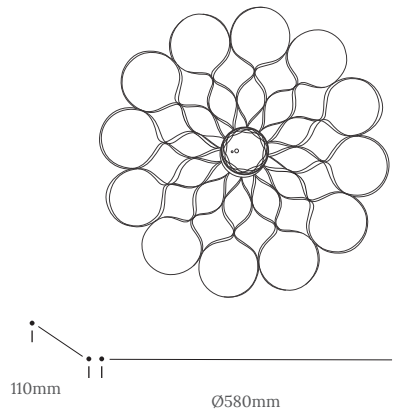

ARAME WALL LIGHT

Product Specification

Tom Raffield

Arame Wall Light

Celebrating nature's formations. Taking inspiration from the organic shapes, movements and sequential patterns that surround us, The Modum Range invites you to put nature back in the spotlight.

Elemental, geometric, sequential. A surge of optical energy; a silhouette of sustainable craftsmanship. Switched on or off, boundless shadows unfurl, pirouette and tumble in kaleidoscopic tessellation creating an extraordinary spectacle in your space. When illuminated, an abundance of golden glow diffuses from the Arame Pendant's steam bent core - casting an aura of light that's truly transfixing.

Let nature guide you. See your space differently.

The Arame Wall Light is also available as a pendant light.

Product Type : Wall Light	SKU	Wood types	Dimensions L x W x H (mm)		Weight (kg)	
			Unboxed	Boxed	Unboxed	Boxed
Arame Wall Light	TR-ARAM-WL-A	Ash	Ø580 x 110	615 x 615 x 390	0.2	2.6
	TR-ARAM-WL-W	Walnut				
Materials	Ash	Walnut	Other materials			
			Birch ply mounting plate			
Finish	Non-toxic, hard wearing water based varnish - satin					
Wiring kit options	Brass E27 bulb holder	Wiring		Recommened light bulb		
		connection block included		Max 25W LED		
E27 (240v)						
Care information	Dusting your light regularly and with a light feather duster should keep your light looking clean, otherwise wipe with a damp cloth and remove any moisture with a dry cloth. Gentle furniture polishes can also be used.					
Additional information	- Suitable for use on 240v circuits. - Installation instructions and fixings included. - This product must be installed by a qualified electrician.					

Tom Raffield Ltd, F3 Church View Business Park, Bickland Water Rd, Falmouth TR11 4FZ, UK
tomraffield.com contact@tomraffield.com +44 (0) 1326 722725 #tomraffield @tomraffield

Due to the character of handcrafted natural products, all dimensions are approximate. Wood colour may slightly vary.
All products, prices and leadtimes are correct at time of print and are subject to change without notice.