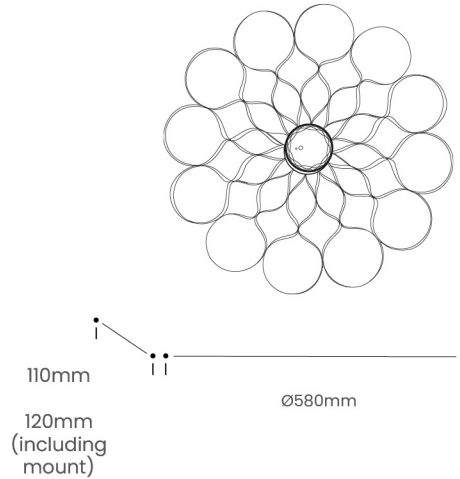

ARAME WALL LIGHT

Product Specification

Tom Raffield

Arame Wall Light

Celebrating nature's formations. Taking inspiration from the organic shapes, movements and sequential patterns that surround us. The Modern Range invites you to put nature back in the spotlight.

Elemental, geometric, sequential. A surge of optical energy; a silhouette of sustainable craftsmanship. Switched on or off. Boundless shadows unfurl, pirouette and tumble in kaleidoscopic tessellation creating an extraordinary spectacle in your space. When illuminated, an abundance of golden glow diffuses from the Arame Pendant's steam bent core - casting an aura of light that's truly transfixing.

Let nature guide you. See your space differently.

The Arame Wall Light is also available as a pendant light.

Product Type : Floor Light	SKU	Wood types	Dimensions L x W x H (mm)		Weight (kg)	
			Unboxed	Boxed	Unboxed	Boxed
Arame Wall Light	TR-ARAM-WL-A	Ash	Ø 580 x 110			
	TR-ARAM-WL-W	Walnut	Ø 580 x 120 (including mount)	615 x 615 x 380	0.2	2.5
Materials	Ash	Walnut	Other materials Birch ply mounting plate			
Finish	Non-toxic, hard wearing water based varnish - satin					
Wall kit options	Brushed Brass Rose and bulb holder	Wall kit Rose: Ø100mm E27 (240v)	Flex - -	Recomended light bulb Max 25W LED		
Care information	Dusting your light regularly and with a light feather duster should keep your light looking clean, otherwise wipe with a damp cloth and remove any moisture with a dry cloth. Gentle furniture polishes can also be used.					
Additional information	- Suitable for use on 240v circuits. - This product can be plugged straight into a 240v outlet. - Assembly instructions and fixings included.