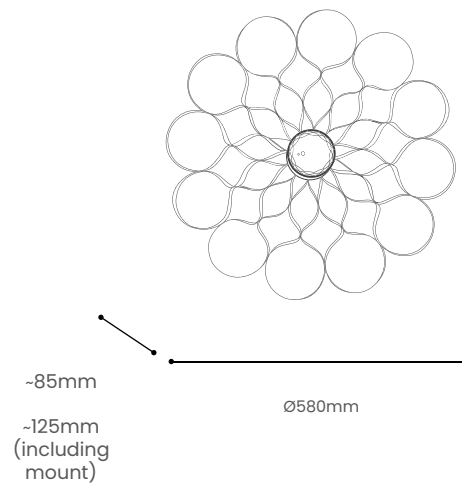

ARAME WALL LIGHT

Product Specification

Tom Raffield

Arame Wall Light

Celebrating nature's formations. Taking inspiration from the organic shapes, movements and sequential patterns that surround us. The Modern Range invites you to put nature back in the spotlight.

Let nature guide you. See your space differently.

The Arame Wall Light is also available as a pendant light.

Product Type : Floor Light	SKU	Wood types	Dimensions L x W x H (mm)		Weight (kg)	
			Unboxed	Boxed	Unboxed	Boxed
Arame Wall Light	TR-ARAM-WL-A	Ash	Ø 580 x ~85	615 x 615 x 380	0.2	2.5
	TR-ARAM-WL-W	Walnut	Ø 580 x ~125 (including mount)			
Materials	Ash 	Walnut 	Other materials Birch ply mounting plate 			
Finish	Non-toxic, hard wearing water based varnish - satin					
Wall kit options	Brushed Brass Rose and bulb holder 	Wall kit Rose: Ø100mm E27 (240v)	Flex -	Recommended light bulb Max 25W LED		
Care information	Dusting your light regularly and with a light feather duster should keep your light looking clean, otherwise wipe with a damp cloth and remove any moisture with a dry cloth. Gentle furniture polishes can also be used.					
Additional information	<ul style="list-style-type: none"> Suitable for use on 240v circuits. This product can be plugged straight into a 240v outlet. Assembly instructions and fixings included. 					