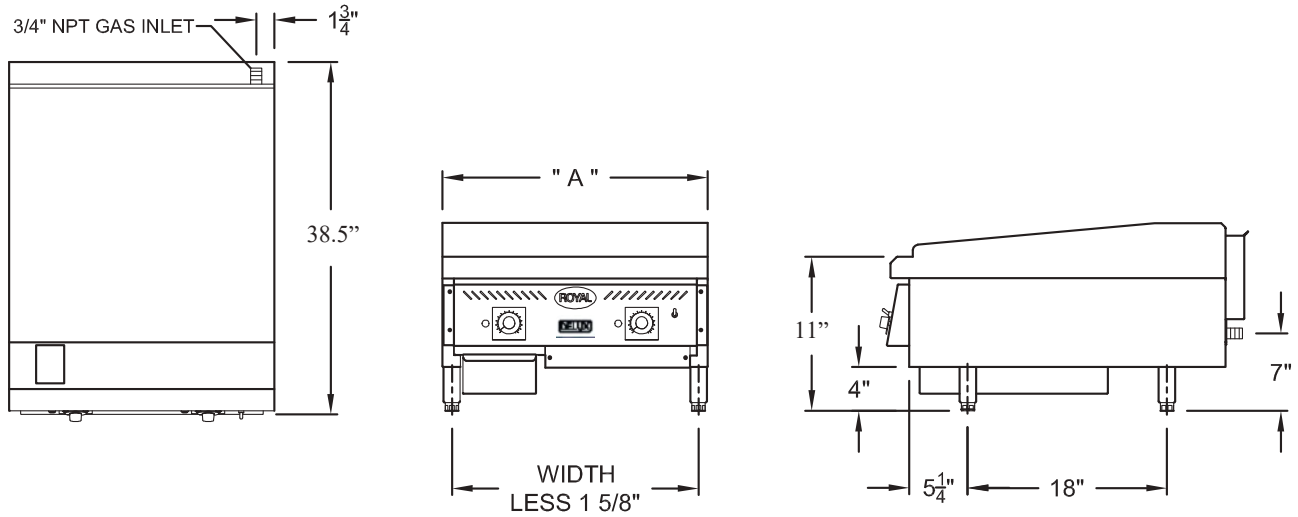

30" Deep Solid State Thermostatic Griddle

Model Number	Width (A)	Number of Thermostats	Number of Burners	Total BTU	Ship Weight
RDSA-24-D	24"	2	2	60,000	325 lbs.
RDSA-36-D	36"	3	3	90,000	465 lbs.
RDSA-48-D	48"	4	4	120,000	605 lbs.
RDSA-60-D	60"	5	5	150,000	750 lbs.
RDSA-72-D	72"	6	6	180,000	900 lbs.

Notes:

Gas Connection:

3/4" NPT on the right hand rear of the appliance.

The pressure regulator (supplied) is to be connected by the installer.

Specify type of gas and altitude, if over 2,000 feet, when ordering.

Electrical: 120V, 60Hz, 1 phase, 1 amp

Provided with 6' power cord fitted with standard 3 prong grounded plug

Gas Pressure:

5" W.C.	Natural Gas
10" W.C.	Propane

Clearances:

	Combustible	Non-Combustible
Rear	6"	0"
Sides	4"	0"

Due to continuing product development to ensure best possible performance, these specifications are subject to change without prior notification.

Royal Range of California, Inc.
3245 Corridor Dr. • Eastvale, CA 91752 • (800) 769-2414 • (951) 360-1600
Fax: (951) 360-7500 • www.royalranges.com • sales@royalranges.com