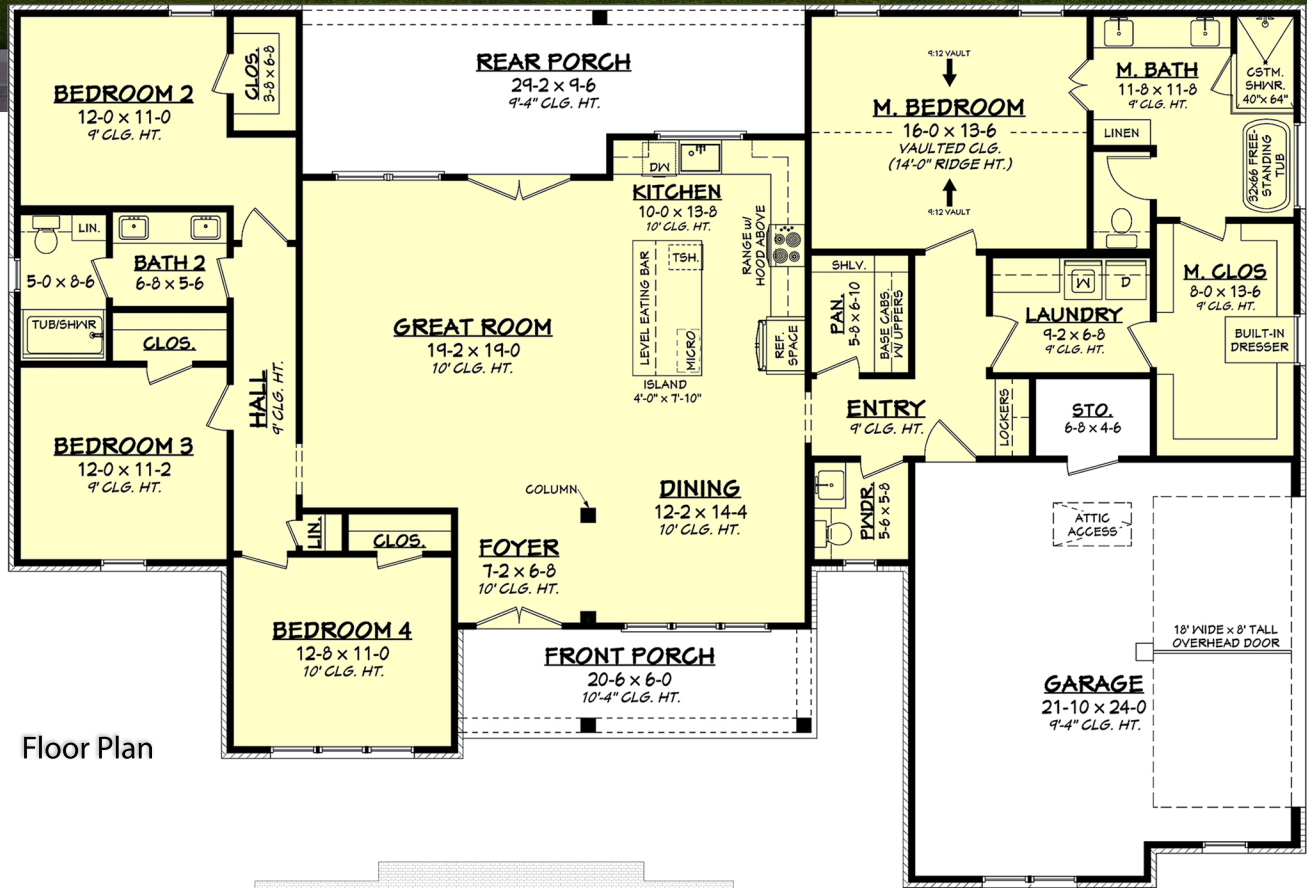

Designing Homes
HOUSE PLAN ZONE
 Building Relationships

Floor Plan

Rear Elevation

Scott House Plan

2720

- 2720 Sq Ft.
- 4 Bedrooms
- 3.5 Bathrooms
- 1 Stories
- 74-0 Width
- 87-6 Depth

Phone: 601.336.3254 sales@hpzplans.com

<https://hpzplans.com/products/scott-house-plan>