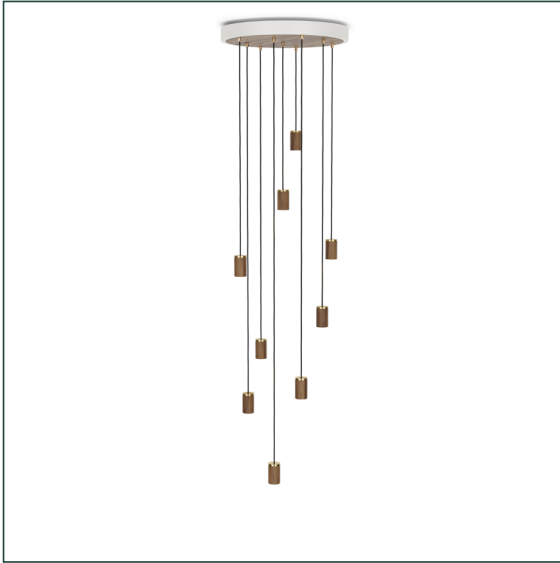

# WALNUT NINE PENDANT

tala®

SKU: CP-WHT-LRG-WP-01-EU  
CEILING CANOPY + PENDANT SET

The Walnut Nine Pendant by Tala is an impressive lighting system designed for maximum impact. Encased in a large white circular canopy, a broad Walnut disc and nine Brass grips form a practical yet attractive base to hang nine Walnut pendants at varying lengths, creating a spectacular lighting display.

## PHYSICAL

Pendant:	L50 x W50 x H80mm
Ceiling rose:	L508 x W508 x H50mm
Cable length:	5m
Materials:	Walnut, brass, powder coated steel, wood veneer
Finish:	Walnut
Weight:	8241g
IP rating:	IP20
Base:	E27