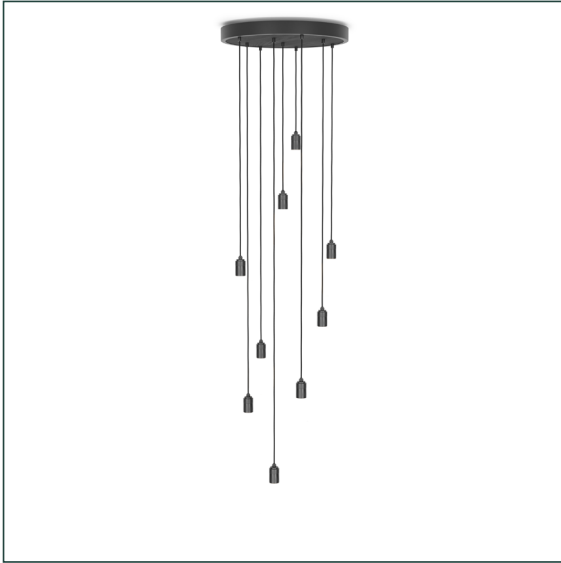

GRAPHITE NINE PENDANT

tala®

SKU: CP-BLK-LRG-GP-01-EU
CEILING CANOPY + PENDANT SET

The Graphite Nine Pendant by Tala is an impressive lighting system designed for maximum impact. Encased in a large black circular canopy, a broad Black Ash disc and nine Graphite grips form a practical yet attractive base to hang nine Graphite pendants at varying lengths, creating a spectacular lighting display.

PHYSICAL

Pendant:	L40 x W40 x H79mm
Ceiling rose:	L508 x W508 x H50mm
Cable length:	5m
Materials:	Aluminium, powder coated steel, wood veneer
Finish:	Graphite
Weight:	6773g
IP rating:	IP20
Base:	E27

ELECTRICAL