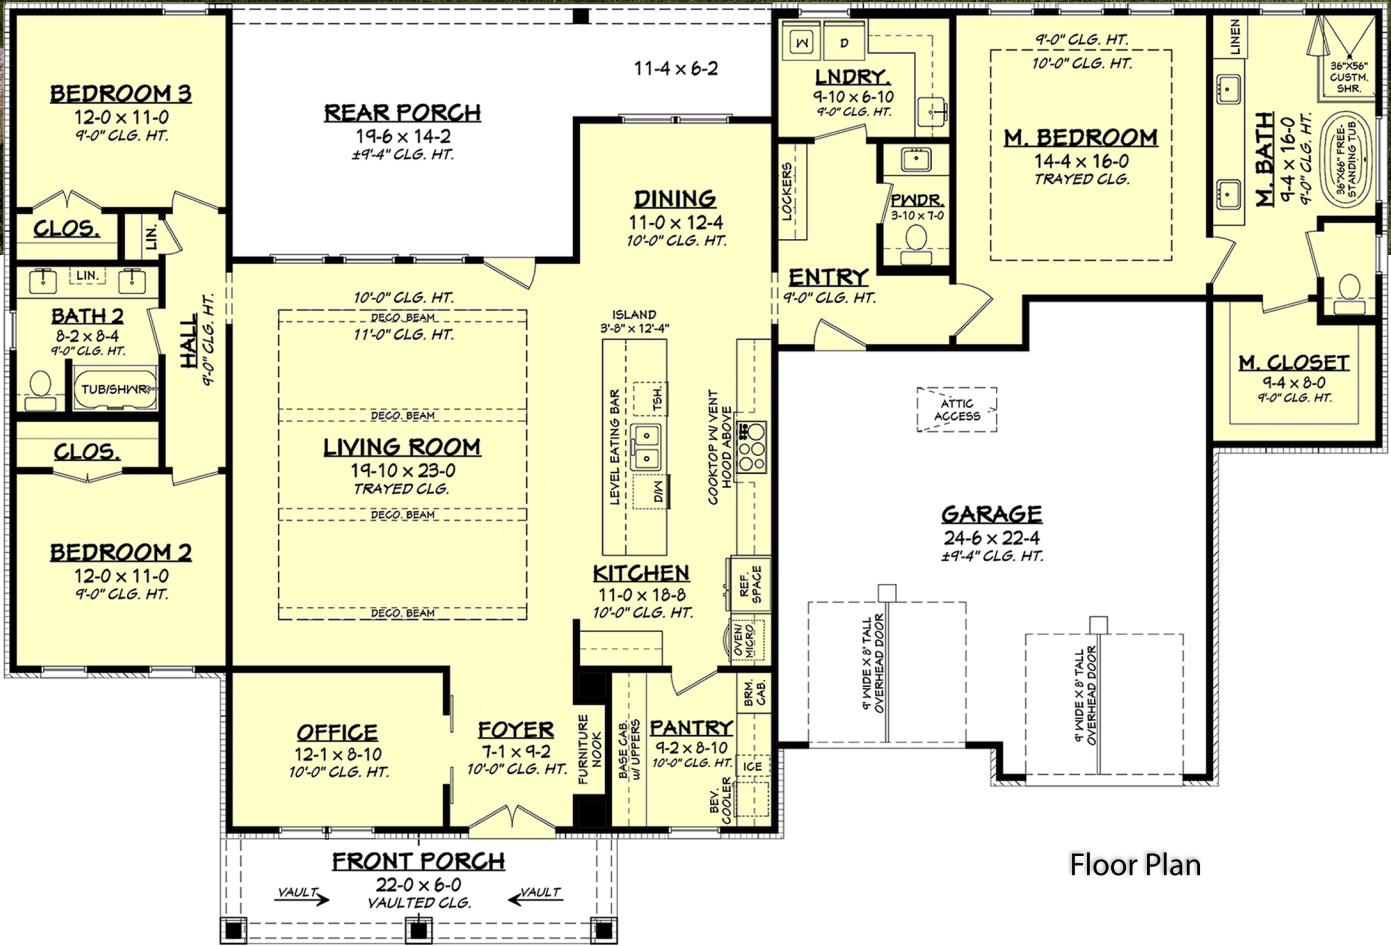

Designing Homes
HOUSE PLAN ZONE
 Building Relationships

Bridgeport House Plan

2300-S

2300 Sq Ft.

1 Stories

3 Bedrooms

78-4 Width

2.5 Bathrooms

53-0 Depth

Phone: 601.336.3254 sales@hpzplans.com
<https://hpzplans.com/products/bridgeport-house-plan>