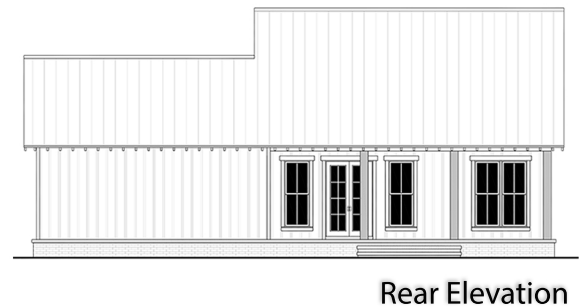

Designing Homes  
**HOUSE PLAN ZONE**  
 Building Relationships

Floor Plan

**Autumn Chase Lane House Plan**

1094

- 🏠 1094 Sq Ft.
- 🏠 1 Stories
- 🛏️ 2 Bedrooms
- 📏 54-4 Width
- 🚿 2 Bathrooms
- 📏 49-0 Depth