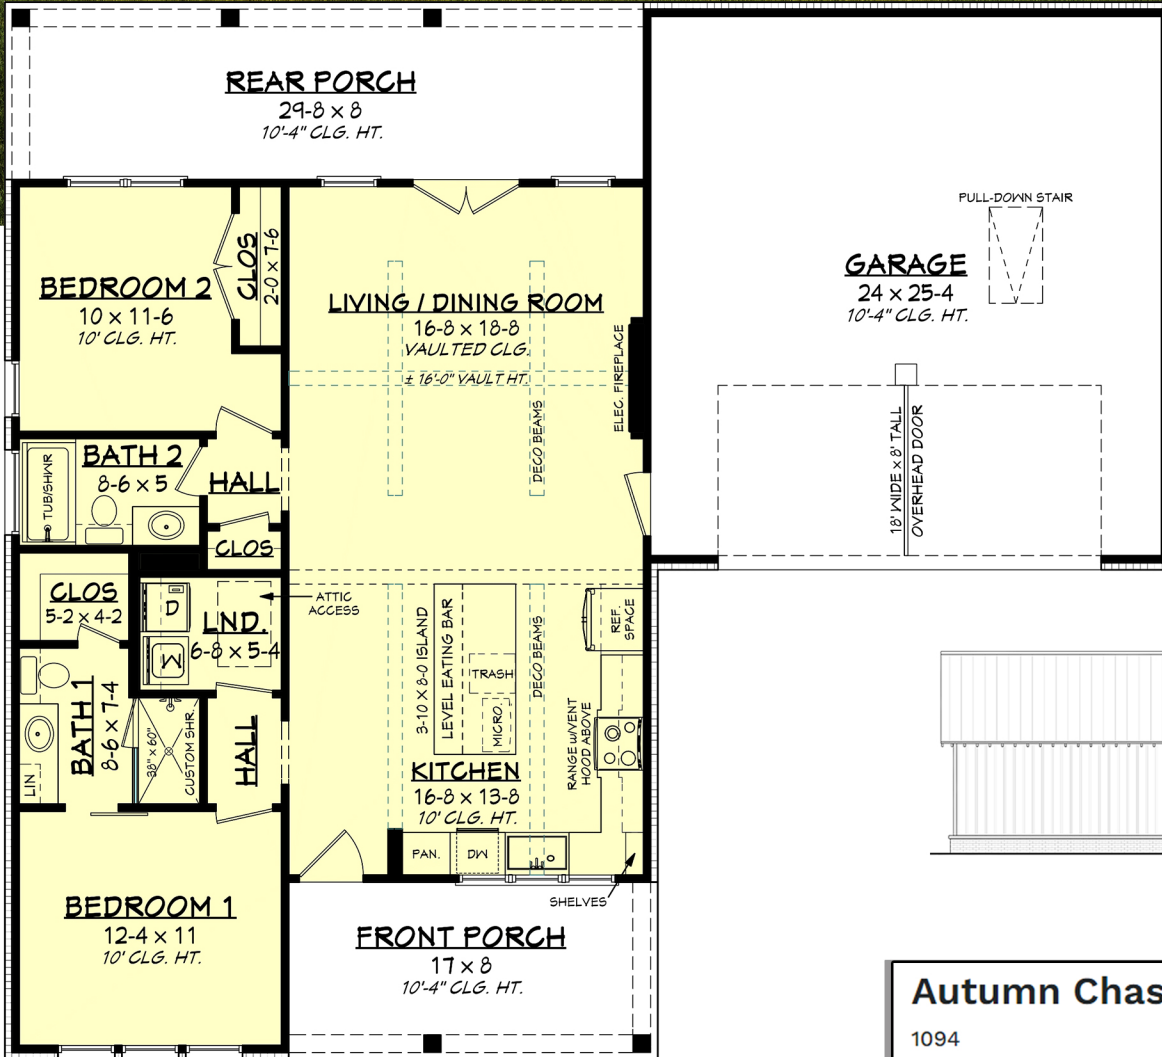

Designing Homes  
**HOUSE PLAN ZONE**  
 Building Relationships

Floor Plan

**Autumn Chase Lane House Plan**

1094

- 🏠 1094 Sq Ft.
- 🏠 1 Stories
- 🛏️ 2 Bedrooms
- 📏 54-4 Width
- 🚿 2 Bathrooms
- 📏 49-0 Depth