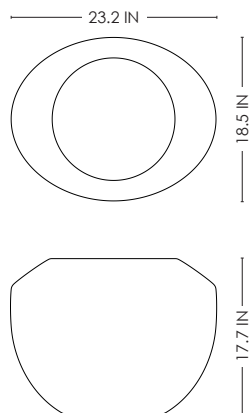

IN H 17.7 W 23.2 D 18.5
CM H 45 W 59 D 47

NEW YORK MIAMI LONDON BY APPOINTMENT ONLY ENQUIRE@STUDIOTWENTYSEVEN.COM WWW.STUDIOTWENTYSEVEN.COM

STUDIOTWENTYSEVEN

BLUE SODALITE
MARBLE

GRAY CARNICO
MARBLE

WHITE ARABESCATO
MARBLE