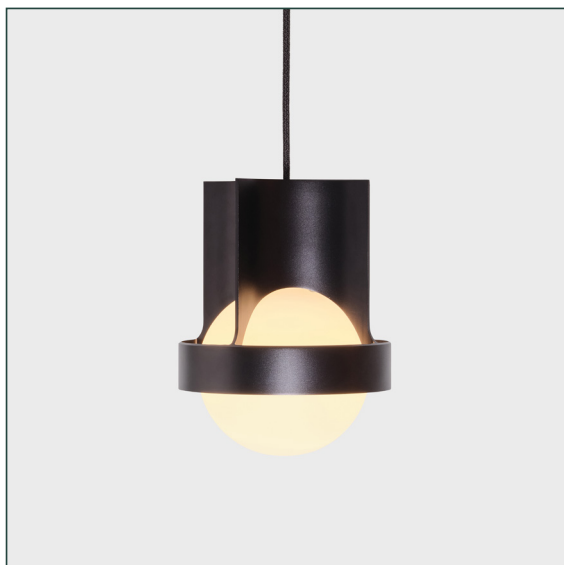

LOOP SINGLE PENDANT + SPHERE IV tala

SKU: LOOP-SPHR-IV-DG-PD-01-EU

FINISH: DARK GREY

The Loop Single Pendant Light is inspired by the infinite recyclable potential of aluminium and revels in its economic and efficient use of material. Anodised to achieve its distinctive colour finish, it is paired with Tala's Sphere IV LED bulb. The Dim to Warm characteristics and moonlike form of the light source accentuate Loop's ethereal power.

PHYSICAL

Fixture & Bulb:	L185 x W185 x H242mm
Ceiling rose:	L150 x W150 x H19mm
Cable length:	3m
Materials:	Anodised aluminium
Finish:	Dark Grey
Weight:	1400g
IP rating:	IP20
Base:	E27

ELECTRICAL

Appliance class:	Class I
Power:	8W
Voltage:	220-240V~
Frequency:	50/60Hz