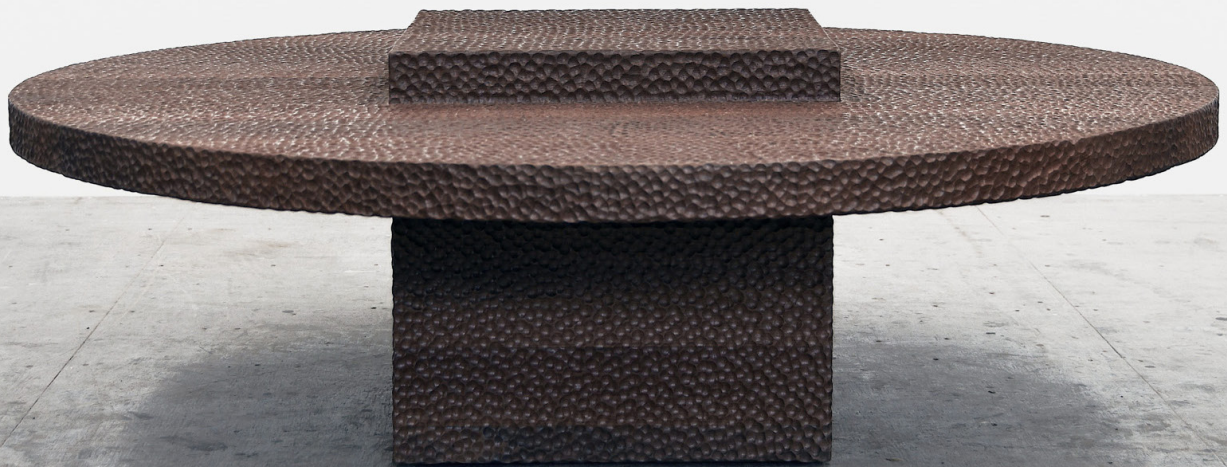

STUDIOTWENTYSEVEN

BW-R2 COFFEE TABLE BY **JOHN ERIC BYERS**

LACQUERED HAND CARVED AMERICAN WALNUT
PRODUCTION TIME 6-8 WEEKS
MADE IN AMERICA

IN H 16 Ø 48
CM H 40.7 Ø 122

NEW YORK MIAMI LONDON BY APPOINTMENT ONLY ENQUIRE@STUDIOTWENTYSEVEN.COM WWW.STUDIOTWENTYSEVEN.COM