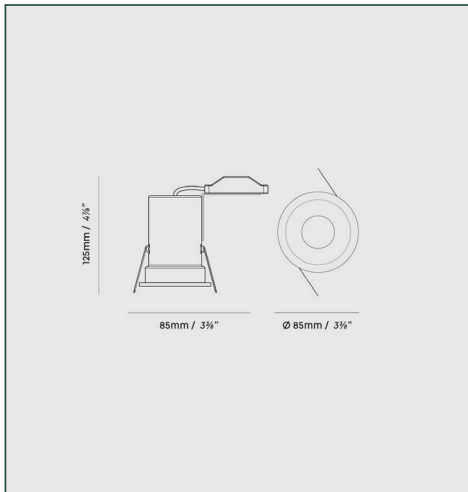

## FIXTURE - PHYSICAL

Fixture dimension:	L 85mm x W 85mm x H 125mm
Materials:	Aluminium
Finish:	White
Weight:	314g
IP rating:	IP56
Base:	GU10

## PHYSICAL

Bulb diameter:	49 mm
Bulb length:	54 mm
Glass shape:	GU10
Base:	GU10
Materials:	ceramic and polycarbonate
Glass finish:	Clear
Weight:	63g
Max. working temp.:	Max. 40°C
IP rating:	IP20