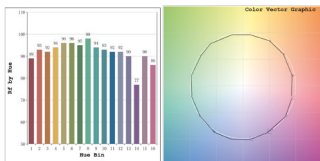

ILLUMINATION

CCT:	2000-3000K
Lumens:	600 lm
Incandescent equiv.:	48W
Flicker:	<5%
Beam angle:	36°
Light source:	LED
CRI:	95Ra
R9:	85
TM30 - Rg	100
TM30 - Rf	90

IES/LDT photometry files
and product photography
available on request