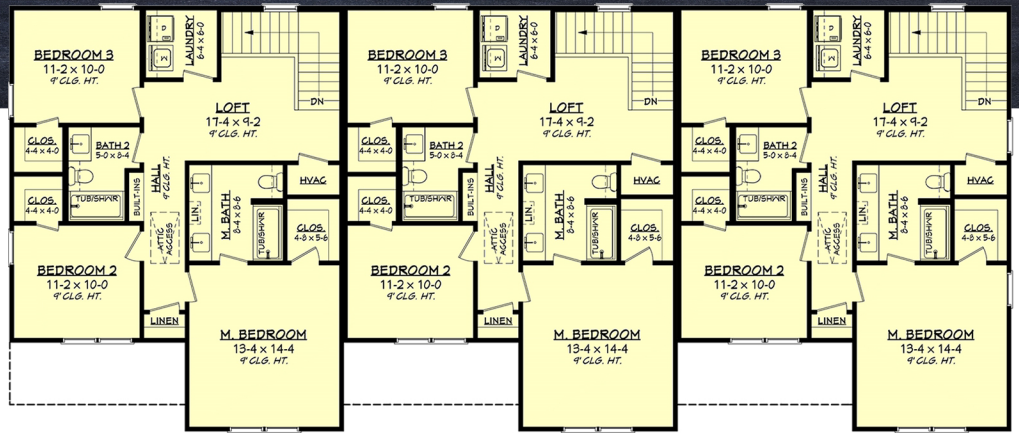

Designing Homes
HOUSE PLAN ZONE
 Building Relationships

Second Floor Plan

First Floor Plan

Millbranch Triplex Plan

4743

4743 Sq Ft.

2 Stories

9 Bedrooms

88-6 Width

6 Bathrooms

37-6 Depth

Phone: 601.336.3254 sales@hpszplans.com

<https://hpszplans.com/products/millbranch-triplex-plan>