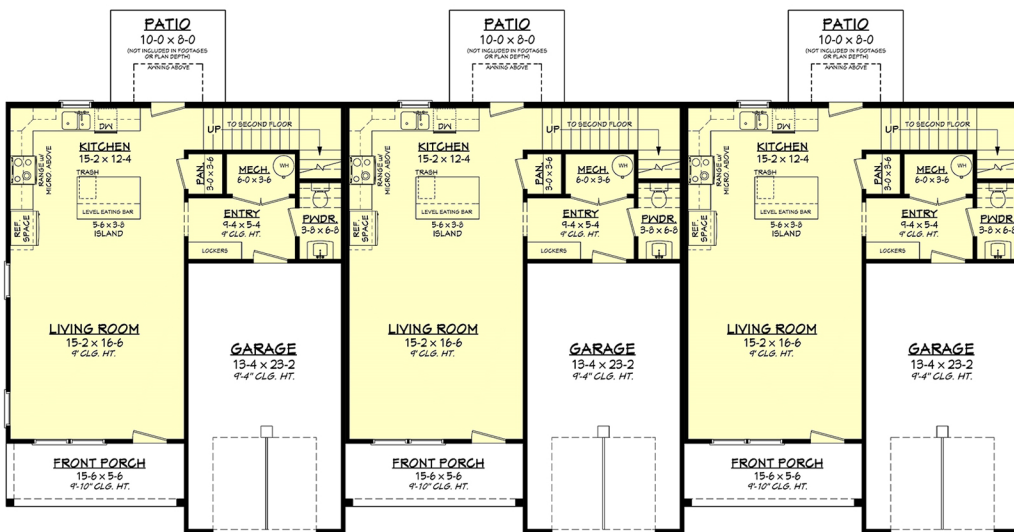

Designing Homes
HOUSE PLAN ZONE
 Building Relationships

Second Floor Plan

First Floor Plan

Millbranch Triplex Plan

4743

4743 Sq Ft.

2 Stories

9 Bedrooms

88-6 Width

6 Bathrooms

37-6 Depth

Phone: 601.336.3254 sales@hpszplans.com

<https://hpszplans.com/products/millbranch-triplex-plan>