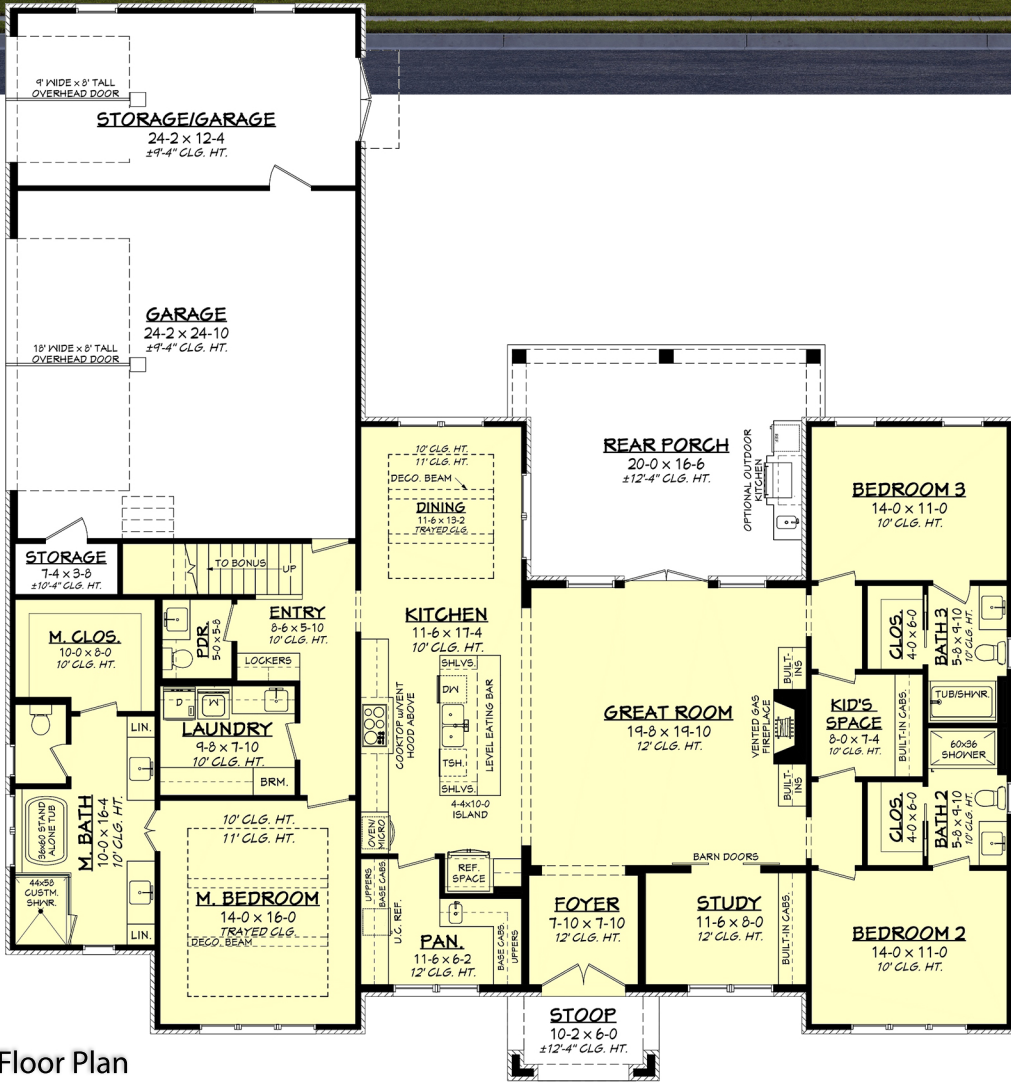

Designing Homes
HOUSE PLAN ZONE
 Building Relationships

Floor Plan

Bonus Floor Plan

Square footage does not include bonus room.

Millhaven House Plan

2492-S

2492 Sq Ft.

1.5 Stories

3 Bedrooms

71-6 Width

3.5 Bathrooms

76-2 Depth

Phone: 601.336.3254 sales@hpzplans.com

https://hpzplans.com/products/millhaven-house-plan