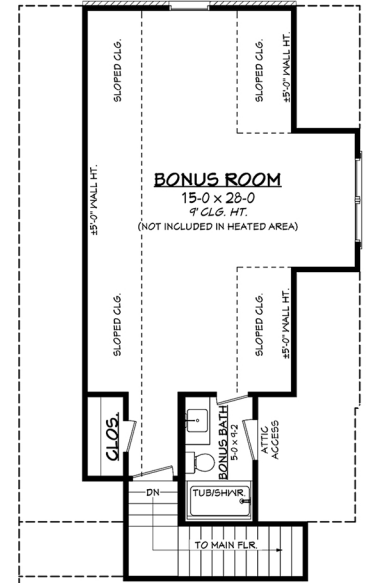

Designing Homes
HOUSE PLAN ZONE
 Building Relationships

Floor Plan

Bonus Floor Plan

Square footage does not include bonus room.

Millhaven House Plan

2492-S

2492 Sq Ft.

1.5 Stories

3 Bedrooms

71-6 Width

3.5 Bathrooms

76-2 Depth

Phone: 601.336.3254 sales@hpzplans.com

https://hpzplans.com/products/millhaven-house-plan