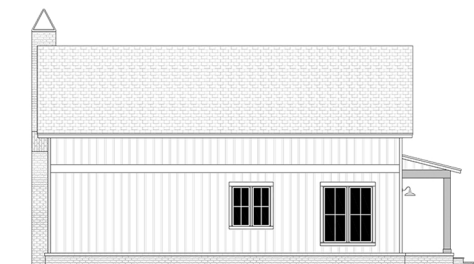

Designing Homes
HOUSE PLAN ZONE
 Building Relationships

Rear Elevation

Bennett Lane House Plan

1320

- 🏠 1 Stories
- 🛏️ 2 Bedrooms
- 🏠 52-0 Width
- 🚿 2 Bathrooms
- 🏠 40-0 Depth

Phone: 601.336.3254 sales@hpzplans.com
<https://hpzplans.com/products/bennett-lane-house-plan>