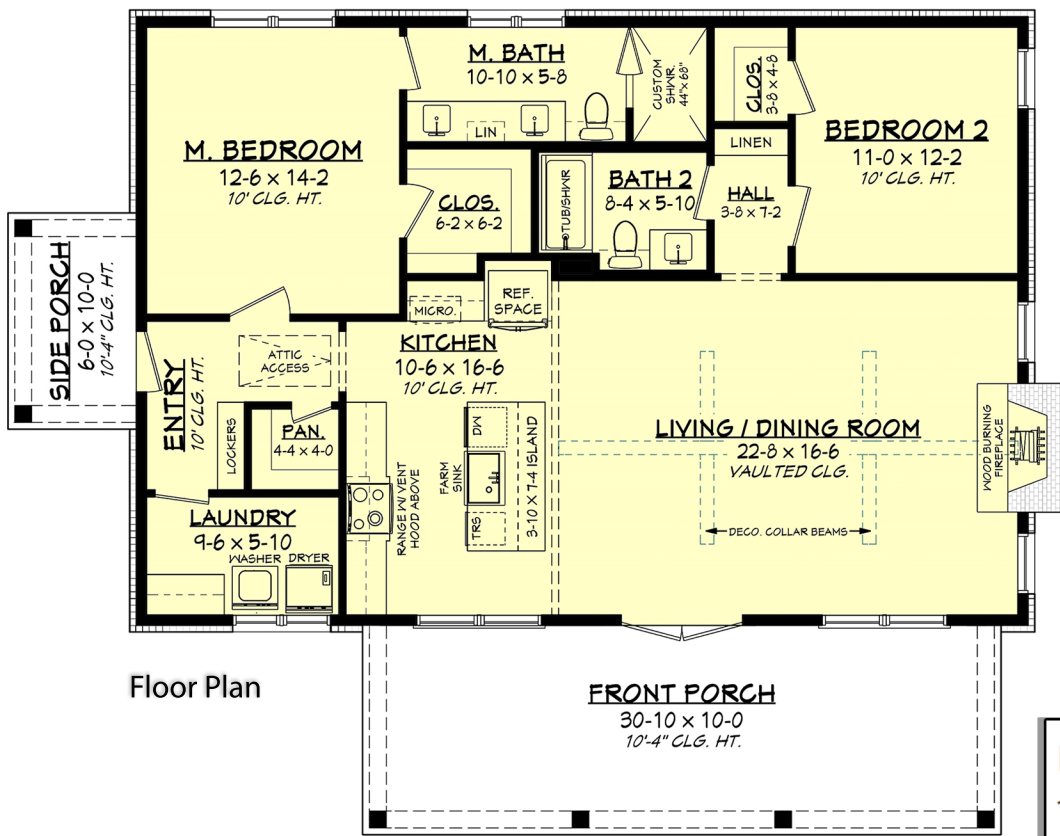

Designing Homes
HOUSE PLAN ZONE
 Building Relationships

Rear Elevation

Bennett Lane House Plan

1320

- 🏠 1 Stories
- 🛏️ 2 Bedrooms
- 🏠 52-0 Width
- 🚿 2 Bathrooms
- 🏠 40-0 Depth

Phone: 601.336.3254 sales@hpzplans.com
<https://hpzplans.com/products/bennett-lane-house-plan>