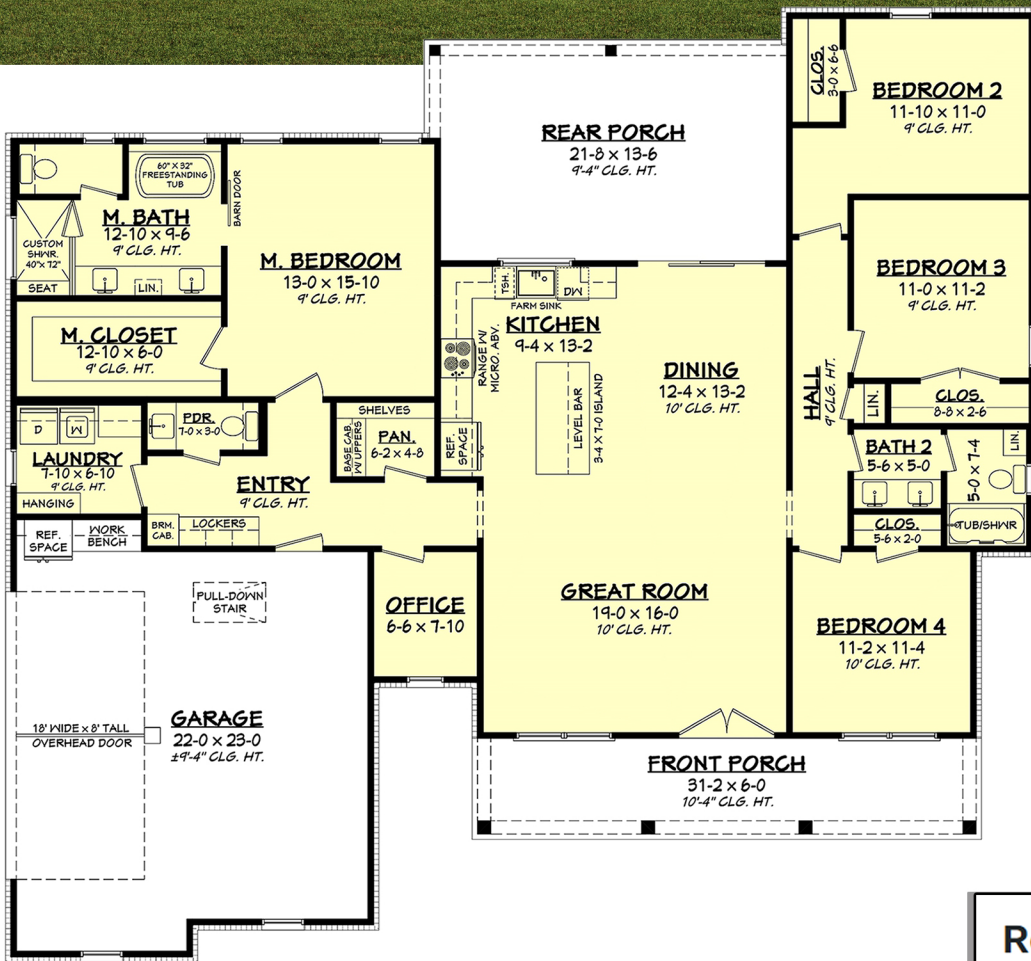

Designing Homes  
**HOUSE PLAN ZONE**  
 Building Relationships

Floor Plan

Rear Elevation

**Reynolds House Plan**

2012-S

2012 Sq Ft.

1 Stories

4 Bedrooms

64-0 Width

2.5 Bathrooms

59-0 Depth

Phone: 601.336.3254 sales@hpzplans.com

<https://hpzplans.com/products/reynolds-house-plan>