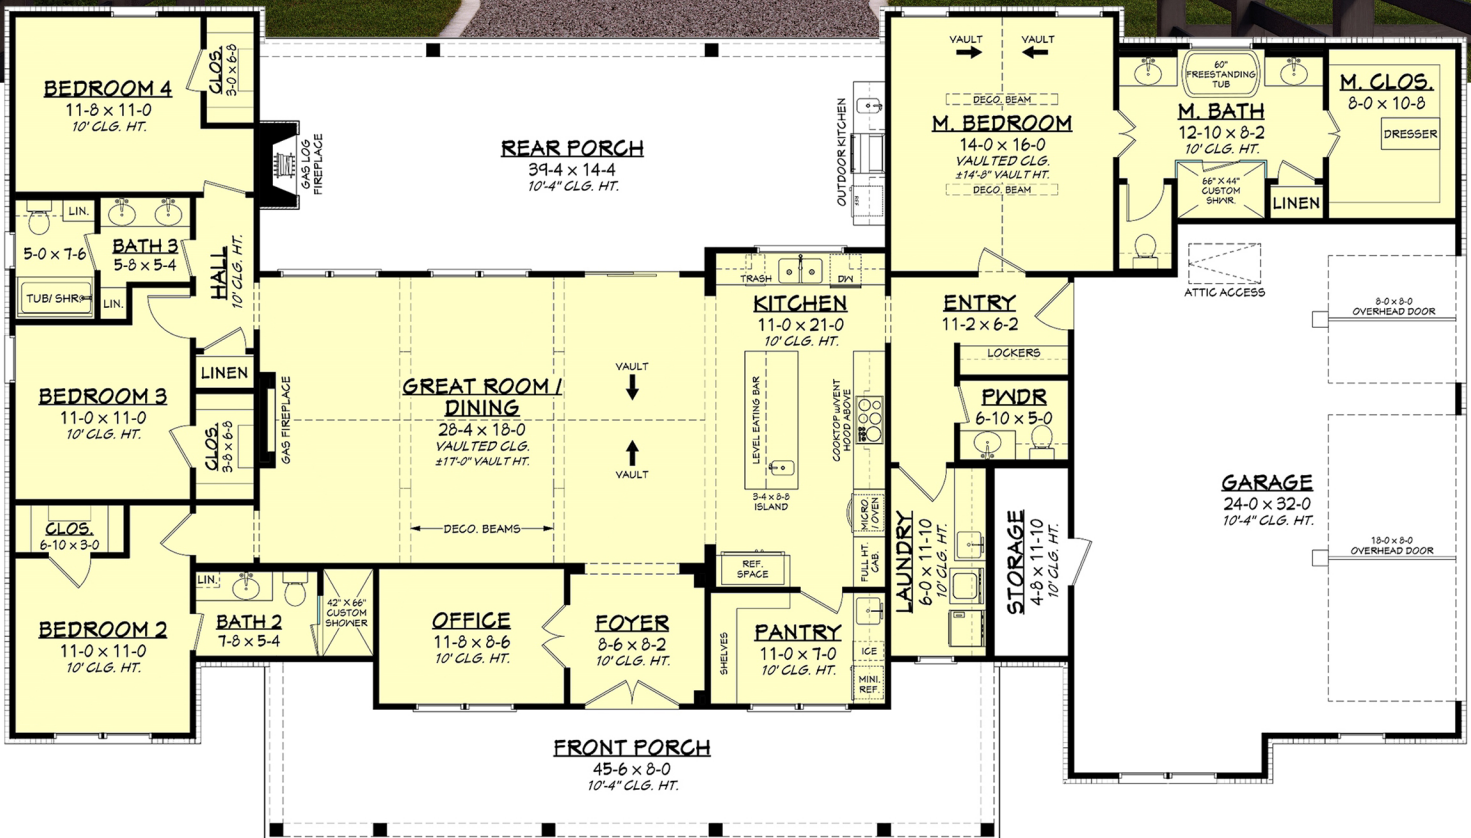

Designing Homes  
**HOUSE PLAN ZONE**  
 Building Relationships

Floor Plan

**Delancy House Plan**

2500-4

2500 Sq Ft.

1 Stories

4 Bedrooms

91-2 Width

3.5 Bathrooms

51-10 Depth

Phone: 601.336.3254 sales@hpzplans.com

https://hpzplans.com/products/delancy-house-plan