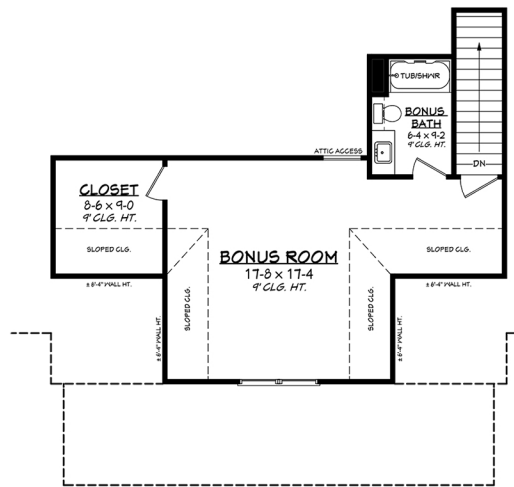

Designing Homes
HOUSE PLAN ZONE
 Building Relationships

Floor Plan

Bonus Floor Plan

Square footage does not include bonus room.

Phone: 601.336.3254 sales@hpzplans.com

<https://hpzplans.com/products/leeward-court>

Leeward Court House Plan

2585-2

- 2585 Sq Ft.
- 1.5 Stories
- 4 Bedrooms
- 64-0 Width
- 3.5 Bathrooms
- 90-0 Depth