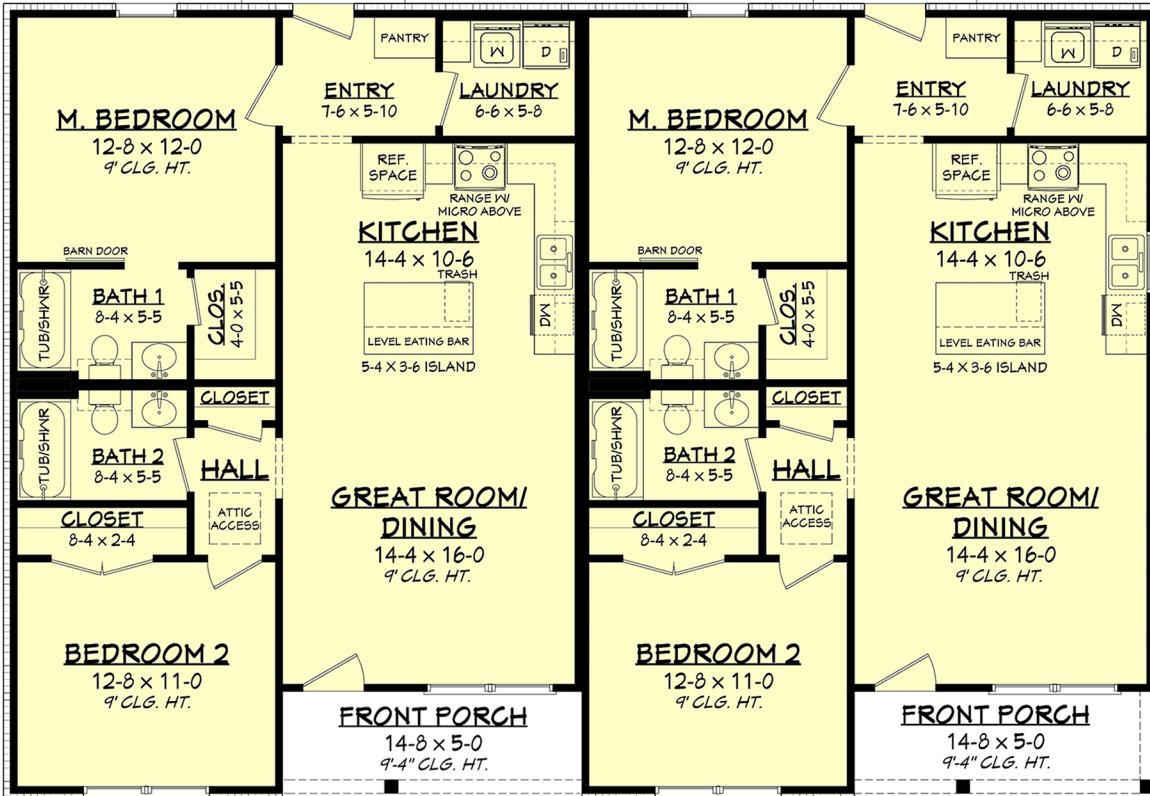

Designing Homes
HOUSE PLAN ZONE
 Building Relationships

PATIO
 8-0 x 8-0
(NOT INCLUDED IN FOOTAGES OR PLAN DEPTH)

PATIO
 8-0 x 8-0
(NOT INCLUDED IN FOOTAGES OR PLAN DEPTH)

Floor Plan

Reese Duplex Plan

2000-6

2000 Sq Ft.

4 Bedrooms

4 Bathrooms

1 Stories

56-0 Width

38-4 Depth

Phone: 601.336.3254 sales@hpzplans.com

<https://hpzplans.com/products/reese-duplex-plan>