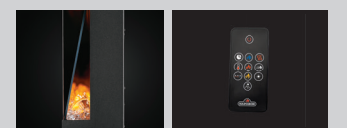

TRIVISTA™ PICTURA 60

NEFL60H-3SV – THREE-SIDED ELECTRIC FIREPLACE

Trivista™ 50 is Pictured here.

FEATURES

- **60" W X 17" H X 6.5" D**
- **UP TO 5,000 BTU'S & 1,500 WATTS**
- **2 MODELS - AVAILABLE IN 50" AND 60" LENGTHS**
- **NEW ANGLED FRONT GLASS DESIGN PROJECTS HEAT INTO ROOM**
- Easily hang on the wall and plug in for a simple installation
- Seven flame color options, fifteen ember bed color options, two heat options and five different flame speeds
- Media includes mixture of large and small crystals or optional log set
- New smoky side glass enhances appearance of flame
- Convenient remote control (controls flame intensity, flame color option, heat output and timer)

MIXTURE OF LARGE AND SMALL CRYSTALS

OPTIONAL LOG SETS: BIRCH AND DRIFTWOOD

SEVEN FLAME COLOR OPTIONS

FIFTEEN EMBER BED OPTIONS

DIGITAL DISPLAY

CONTROL PANEL

SMOKY SIDE GLASS

INCLUDED REMOTE CONTROL