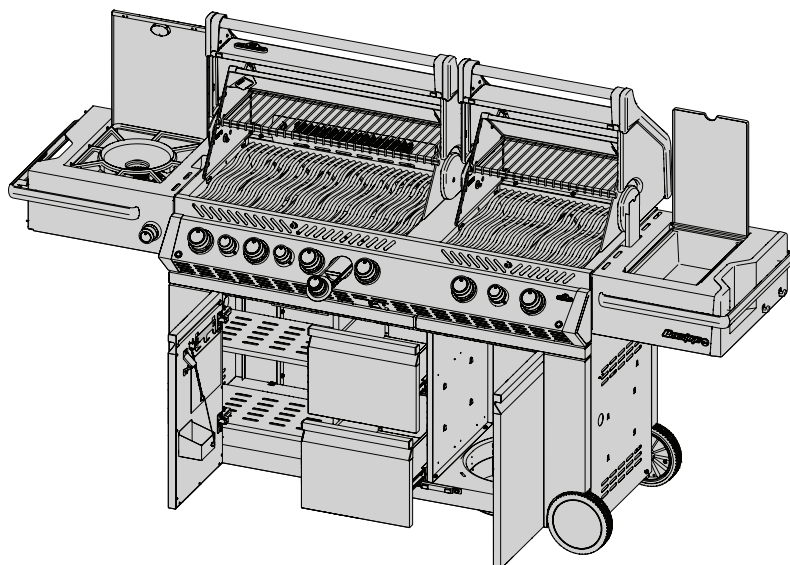

PRO825RSBI-3

PRO665RSIB-3