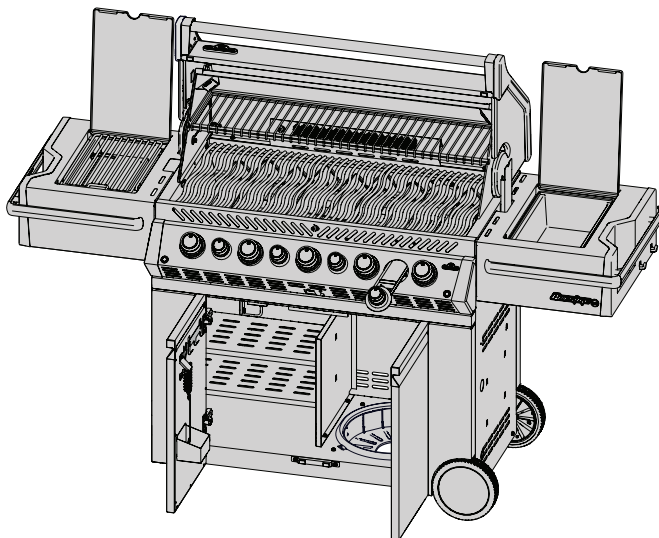

PHONE:
+31 345-58-8655

EMAIL:
eu.info@napoleon.com

ONLINE:
www.napoleon.com

NAPOLEON GRILLS EUROPE
De Riemsdijk 22, 4004 LC, Tiel
The Netherlands