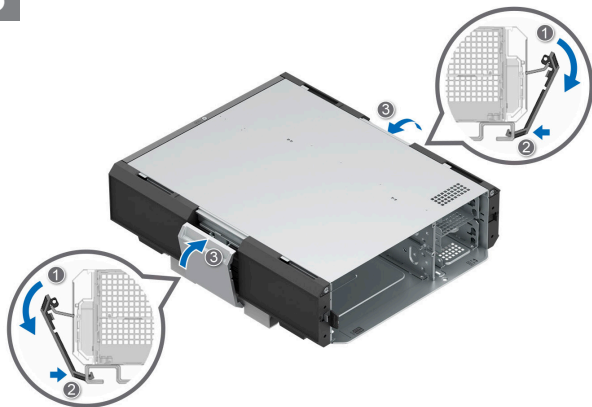

XR4000z Table Mount with Bracket (optional Bezel) – Installation Tech Sheet

1

2

3

4

5

6

7

8

FRONT

SIDE