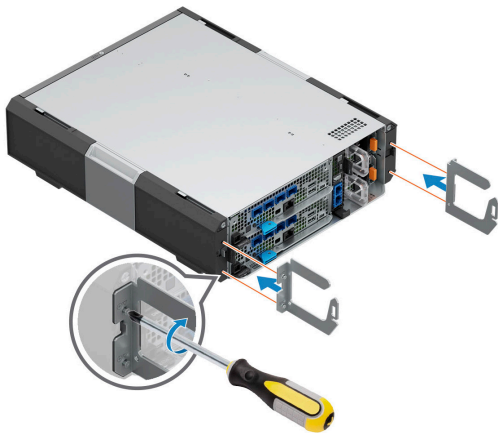

XR4000z Table Mount with Bracket (optional Bezel) – Installation Tech Sheet

1

2

3

4

5

6

7

8

FRONT

SIDE