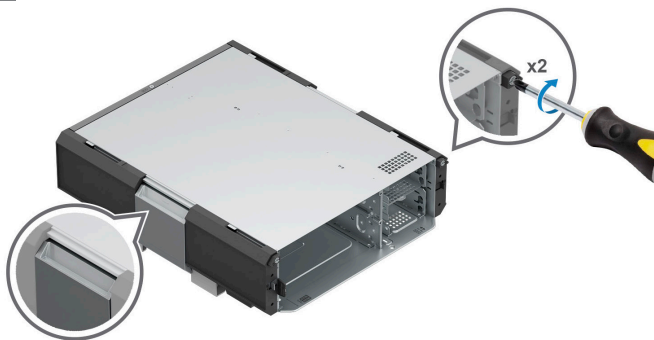

XR4000z Table Mount with Bracket (optional Bezel) – Installation Tech Sheet

1

2

3

4

5

6

7

8

FRONT

SIDE