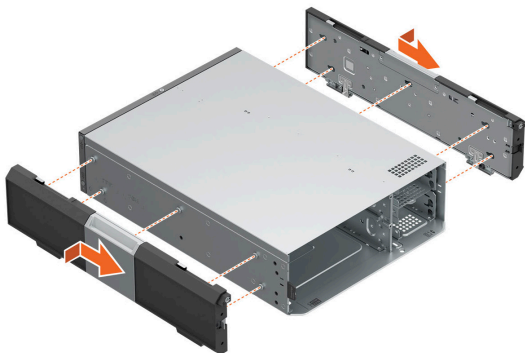

XR4000z Table Mount with Bracket (optional Bezel) – Installation Tech Sheet

1

2

3

4

5

6

7

8

FRONT

SIDE