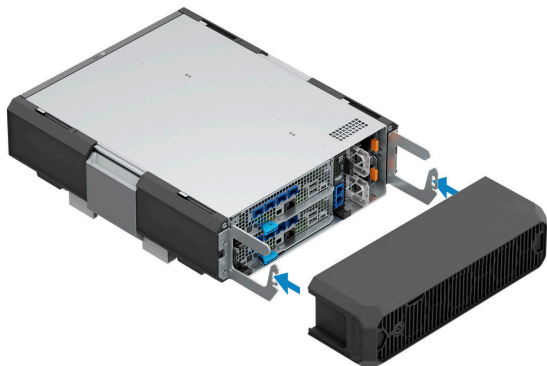

XR4000z Table Mount with Bracket (optional Bezel) – Installation Tech Sheet

1

2

3

4

5

6

7

8

FRONT

SIDE