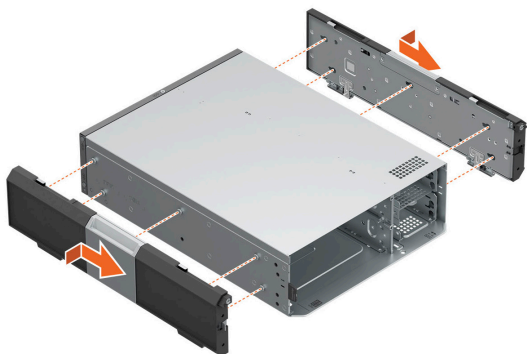

# XR4000z Ceiling Mount - Installation Tech Sheet

1

2

3

4

5

FRONT

SIDE