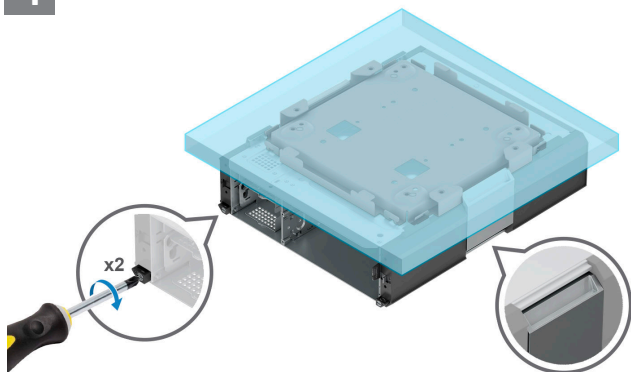

# XR4000z Ceiling Mount - Installation Tech Sheet

1

2

3

4

5

FRONT

SIDE