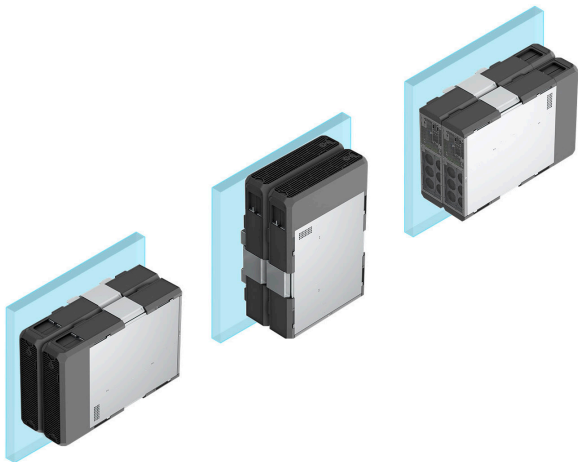

# XR4000z Wall Mount – Installation Tech Sheet

## Wall mount orientations