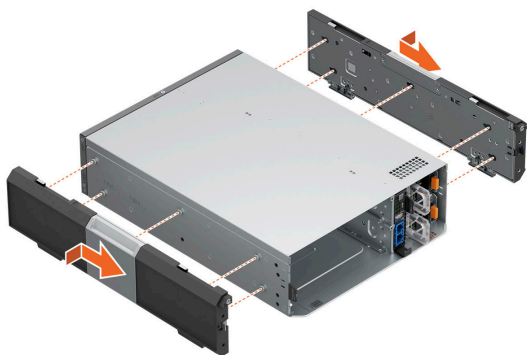

# XR4000z Pelican Transit with Bracket – Installation Tech Sheet

1

2

3

4

5

6

7