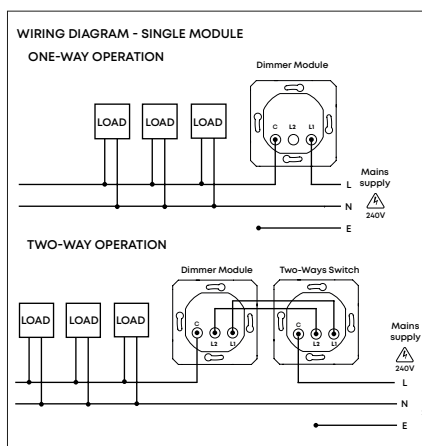

EU SINGLE DIMMER IN GRAPHITE

tala®

SKU: ACC-DIM-SLG-GRAP-01-EU

FINISH: GRAPHITE

PHYSICAL

Dimension:	L52mm x W88mm x H88mm
Materials:	Stainless steel and Aluminium
Finish:	Graphite
Weight:	140g
Max. working temp.:	45°C
IP rating:	IP20 - Suitable for dry locations
Recommended backbox depth:	40mm
Depth from Mounting Face:	28mm
Fixing centres:	60 mm

ELECTRICAL

Max power per gang:	
LED:	2-100W
Incandescent:	10-200W
Voltage:	220-240V
Frequency:	50Hz
Dimming Technology:	Trailing edge

LOGISTICAL

Unit Packaging
PC/Ctn: 1
Gross weight: 240g
L 101 x W 101 x H 56 mm