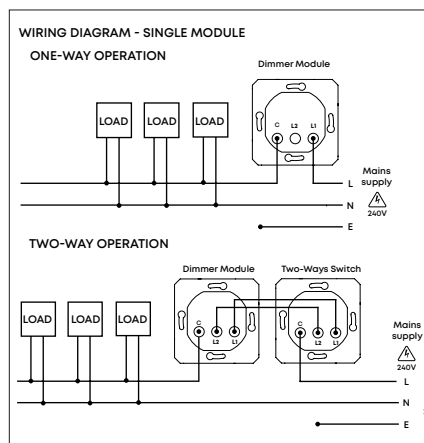

LOGISTICAL

Unit Packaging
PC/Ctn: 1
Gross weight: 240g
L 101 x W 101 x H 56 mm

WARRANTY

2 years

EAN

5061046292335

Tala Energy Ltd. 25b Vyner Street,
London, E2 9DG, United Kingdom

Tala Europe B.V. Bertus Aafjeshove 40
Nieumwegein 3437 JN

tala.co.uk | hello@tala.co.uk | +44 7700 170343