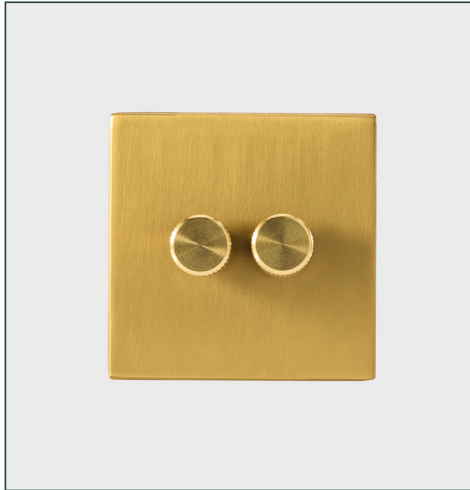

EU DOUBLE DIMMER IN BRASS

tala®

SKU: ACC-DIM-DBL-BRAS-01-EU

FINISH: BRASS

PHYSICAL

Dimension:	L52mm x W88mm x H88mm
Materials:	Stainless steel and Brass
Finish:	Brass
Weight:	175g
Max. working temp.:	45°C
IP rating:	IP20 - Suitable for dry locations
Recommended backbox depth:	40mm
Depth from Mounting Face:	28mm
Fixing centres:	60 mm

ELECTRICAL

Max power per gang:	
LED:	2-100W
Incandescent:	10-150W
Voltage:	220-240V
Frequency:	50Hz
Dimming Technology:	Trailing edge

LOGISTICAL

Unit Packaging
PC/Ctn: 1
Gross weight: 240g
L 101 x W 101 x H 56 mm