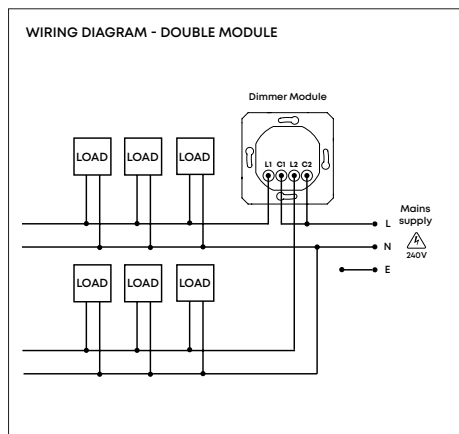

EU DOUBLE DIMMER IN BRASS

tala®

SKU: ACC-DIM-DBL-BRAS-01-EU

FINISH: BRASS

PHYSICAL

Dimension:	L52mm x W88mm x H88mm
Materials:	Stainless steel and Brass
Finish:	Brass
Weight:	175g
Max. working temp.:	45°C
IP rating:	IP20 - Suitable for dry locations
Recommended backbox depth:	40mm
Depth from Mounting Face:	28mm
Fixing centres:	60 mm

ELECTRICAL

Max power per gang:	
LED:	2-100W
Incandescent:	10-150W
Voltage:	220-240V
Frequency:	50Hz
Dimming Technology:	Trailing edge

LOGISTICAL

Unit Packaging
PC/Ctn: 1
Gross weight: 240g
L 101 x W 101 x H 56 mm