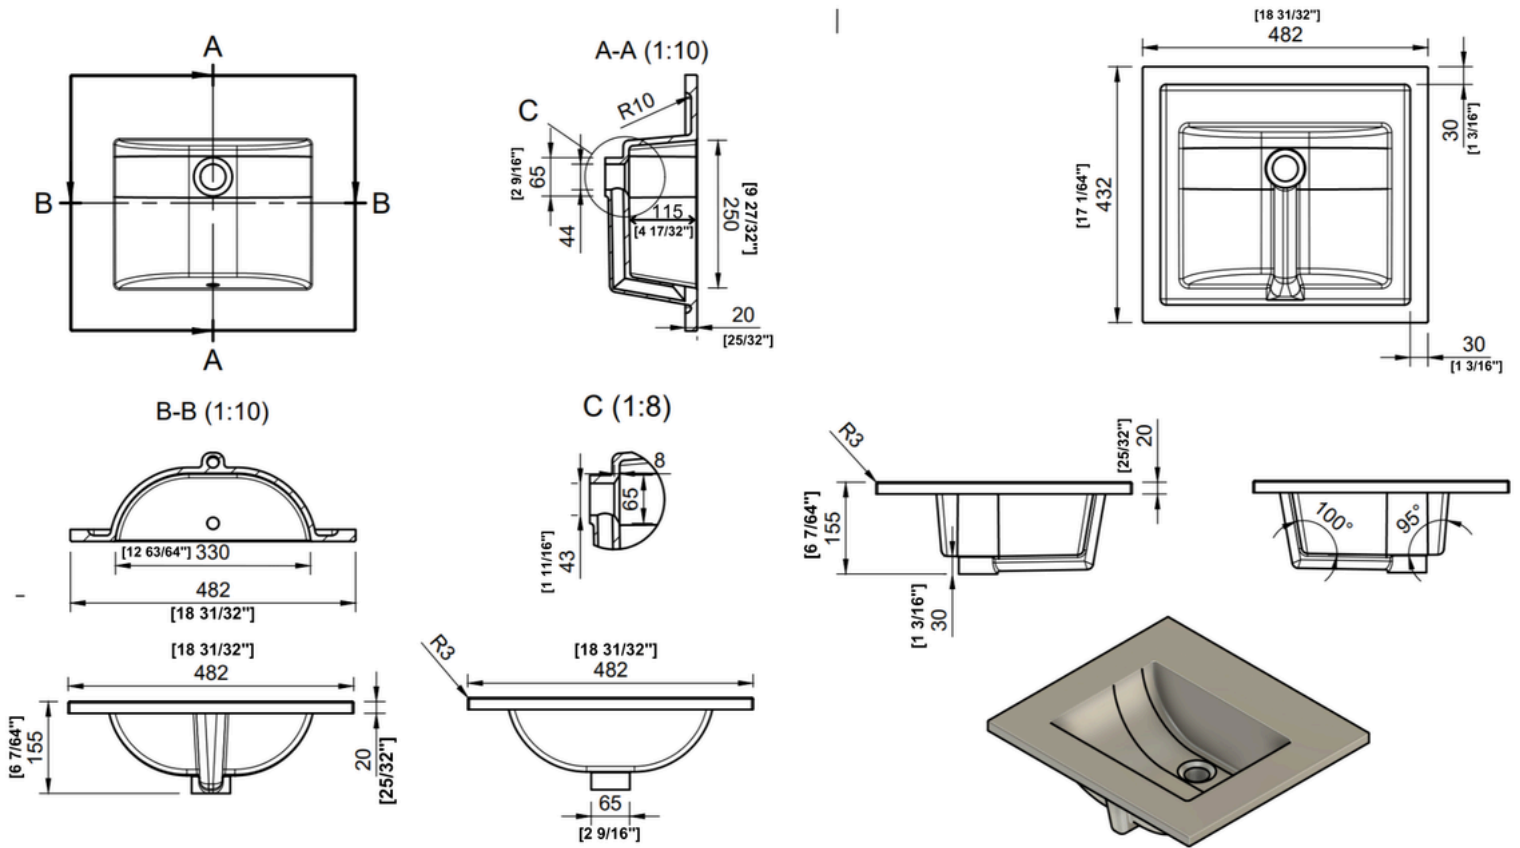

PL-R1917W

Cove Series
Cultured Marble
Vanity Sinks

Technical Information

All product dimensions are nominal

Interior Measurements: 12 63/64" x 9 27/32" x 4 17/32"

Exterior Measurements: 18 31/32" x 17 1/64" x 6 7/64"

Installation Information

Install this product according to the installation instructions.

Warranty

See website for detailed warranty information.

JOB INFORMATION

JOB NAME: _____ MODEL SPECIFIED: _____ QUANTITY: _____

DATE: _____ ARCHITECT/ENGINEER: _____

CUSTOMER: _____ CONTRACTOR: _____

6140 Ulmerton Road Clearwater, FL 33760

Phone: (727) 388-9895

Fax: (727) 362-1281

For the most current Specification Sheet, go to www.buildpelican.com