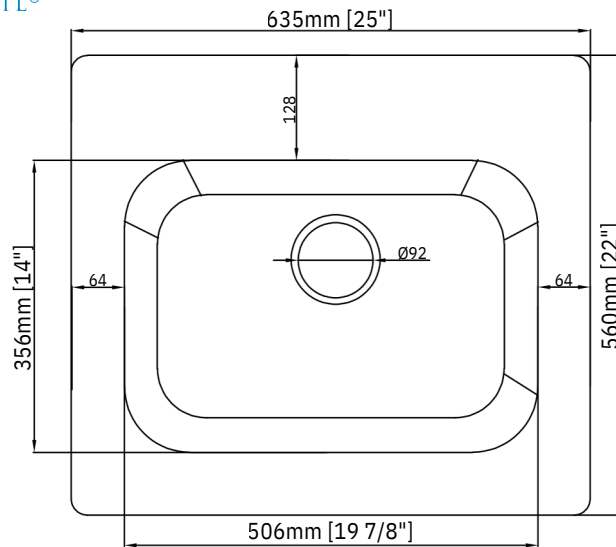

PL-FC2522SB
Farmhouse Series
 Fireclay Sink

Technical Information

All product dimensions are nominal
 Exterior Measurements: 25" x 22" x 11 5/8"
 Interior Measurements: 19 7/8" x 14" x 11"
 Bowl Configuration: Single