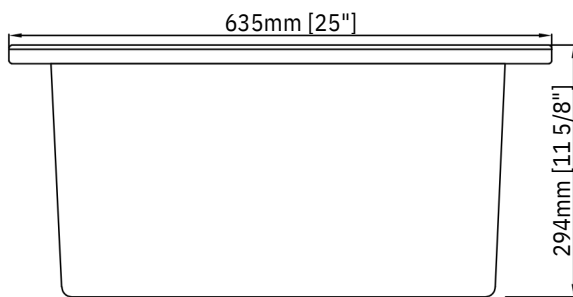

PL-FC2522SB
Farmhouse Series
 Fireclay Sink

Technical Information

All product dimensions are nominal
 Exterior Measurements: 25" x 22" x 11 5/8"
 Interior Measurements: 19 7/8" x 14" x 11"
 Bowl Configuration: Single