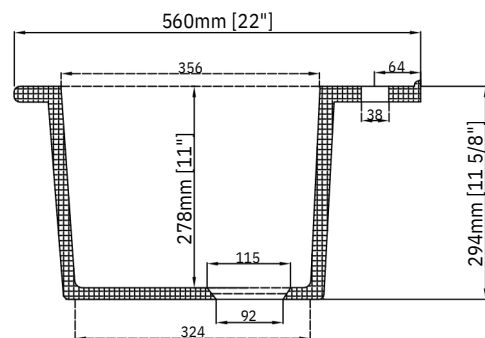

PL-FC2522SB
Farmhouse Series
 Fireclay Sink

Technical Information

All product dimensions are nominal
 Exterior Measurements: 25" x 22" x 11 5/8"
 Interior Measurements: 19 7/8" x 14" x 11"
 Bowl Configuration: Single