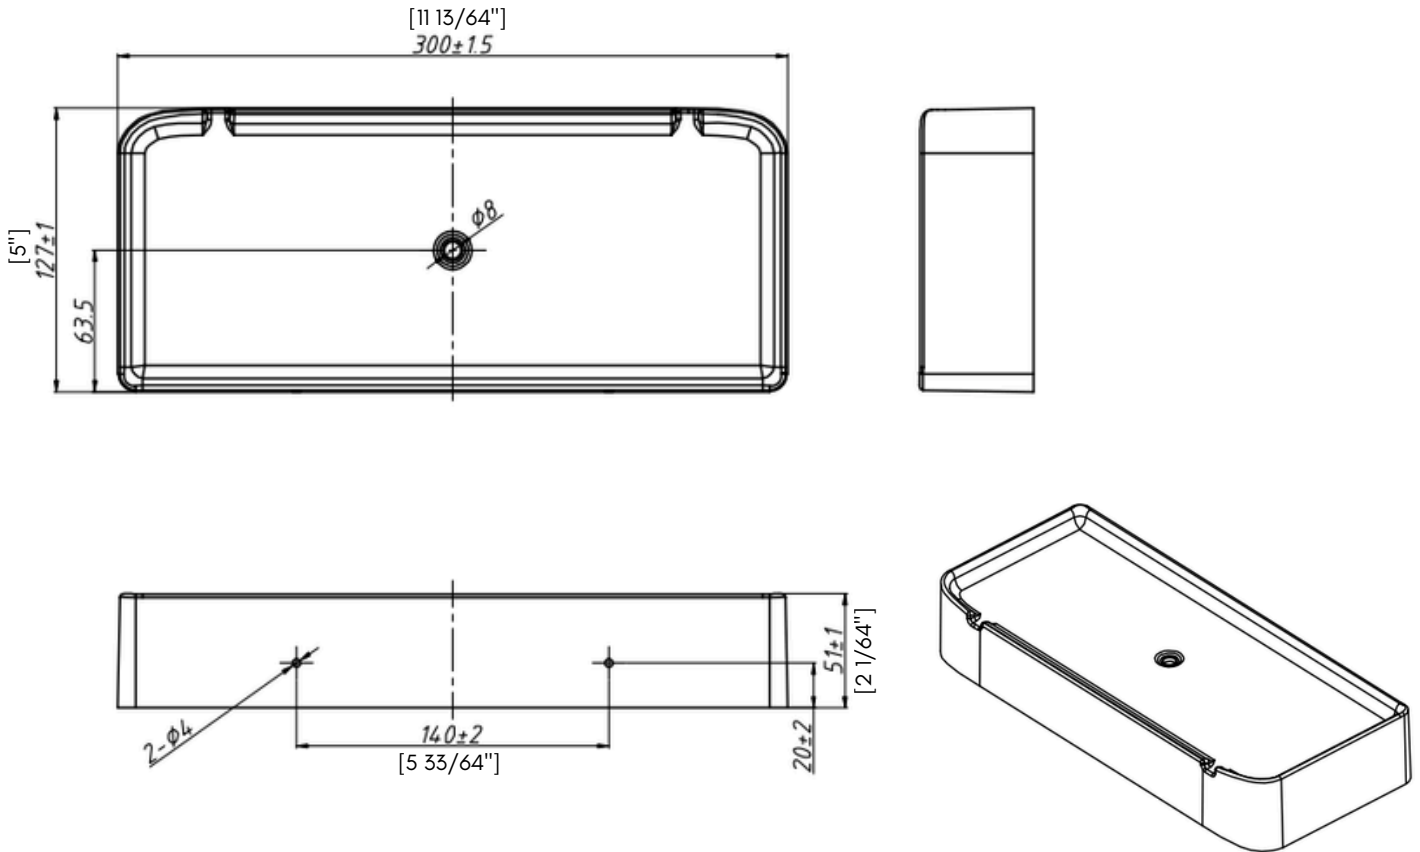

### Available Color/Finishes

Intended for reference only

Color	Description
	White

**PL-SD125**  
Soap Dish

**Installation Information**

Install this product according to the installation instructions.

**Warranty**