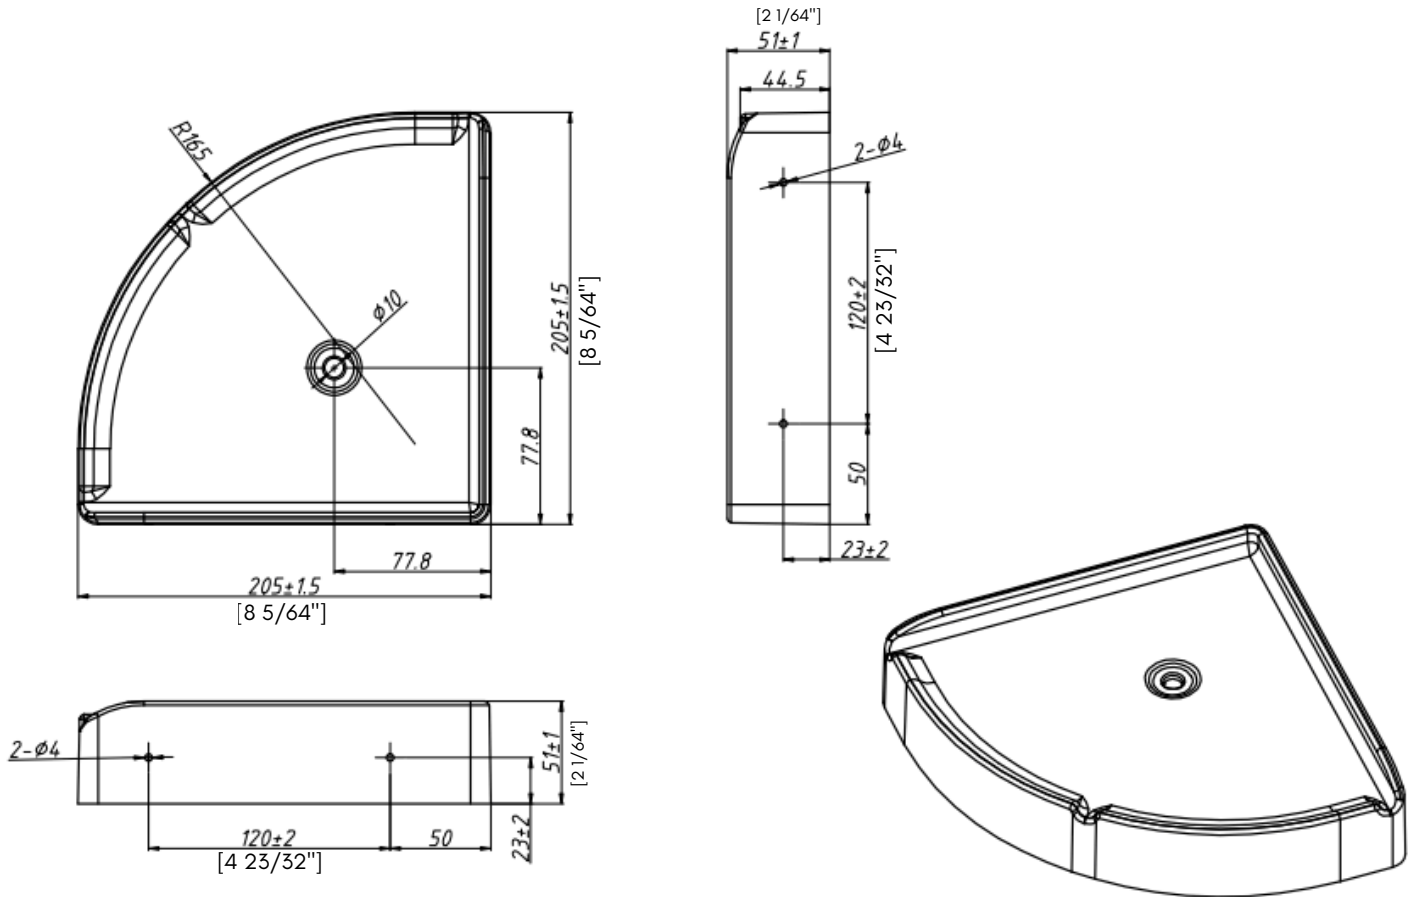

PL-SD88 Corner Soap Dish

Features

- Compound Stylish Solution for Shower Organization
- Non-Porous Waterproof Design
- Glossy Finish
- Compliments a Variety of Shower Designs

Material

- Sheet Molding Compound (SMC)

PL-SD88

Corner Soap Dish

Installation Information

Install this product according to the installation instructions.

Warranty

See website for detailed warranty information.

JOB INFORMATION

JOB NAME: _____ MODEL SPECIFIED: _____ QUANTITY: _____
 DATE: _____ ARCHITECT/ENGINEER: _____
 CUSTOMER: _____ CONTRACTOR: _____