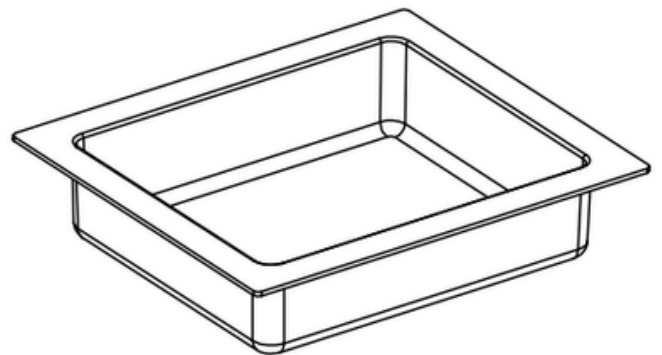

Installation Information

Install this product according to the installation instructions.

Warranty

See website for detailed warranty information.

JOB INFORMATION

JOB NAME: _____ MODEL SPECIFIED: _____ QUANTITY: _____
DATE: _____ ARCHITECT/ENGINEER: _____
CUSTOMER: _____ CONTRACTOR: _____

6140 Ulmerton Road Clearwater, FL 33760
Phone: (727) 388-9895
Fax: (727) 362-1281

For the most current Specification Sheet, go to www.buildpelican.com