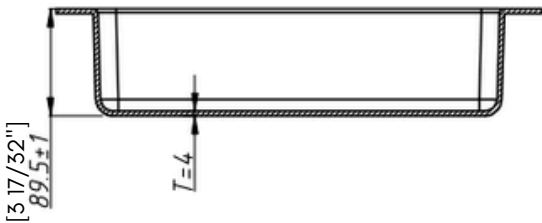

Installation Information

Install this product according to the installation instructions.

Warranty

See website for detailed warranty information.

JOB INFORMATION

JOB NAME: _____ MODEL SPECIFIED: _____ QUANTITY: _____
DATE: _____ ARCHITECT/ENGINEER: _____
CUSTOMER: _____ CONTRACTOR: _____

6140 Ulmerton Road Clearwater, FL 33760
Phone: (727) 388-9895
Fax: (727) 362-1281

For the most current Specification Sheet, go to www.buildpelican.com