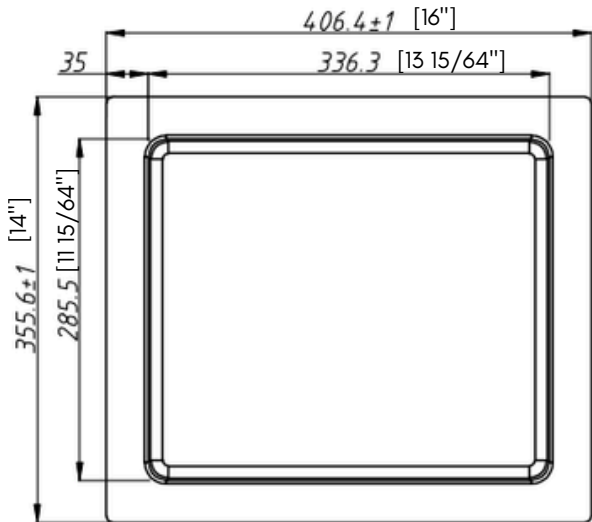

Installation Information

Install this product according to the installation instructions.

Warranty

See website for detailed warranty information.

JOB INFORMATION

JOB NAME: _____ MODEL SPECIFIED: _____ QUANTITY: _____
DATE: _____ ARCHITECT/ENGINEER: _____
CUSTOMER: _____ CONTRACTOR: _____

6140 Ulmerton Road Clearwater, FL 33760
Phone: (727) 388-9895
Fax: (727) 362-1281

For the most current Specification Sheet, go to www.buildpelican.com