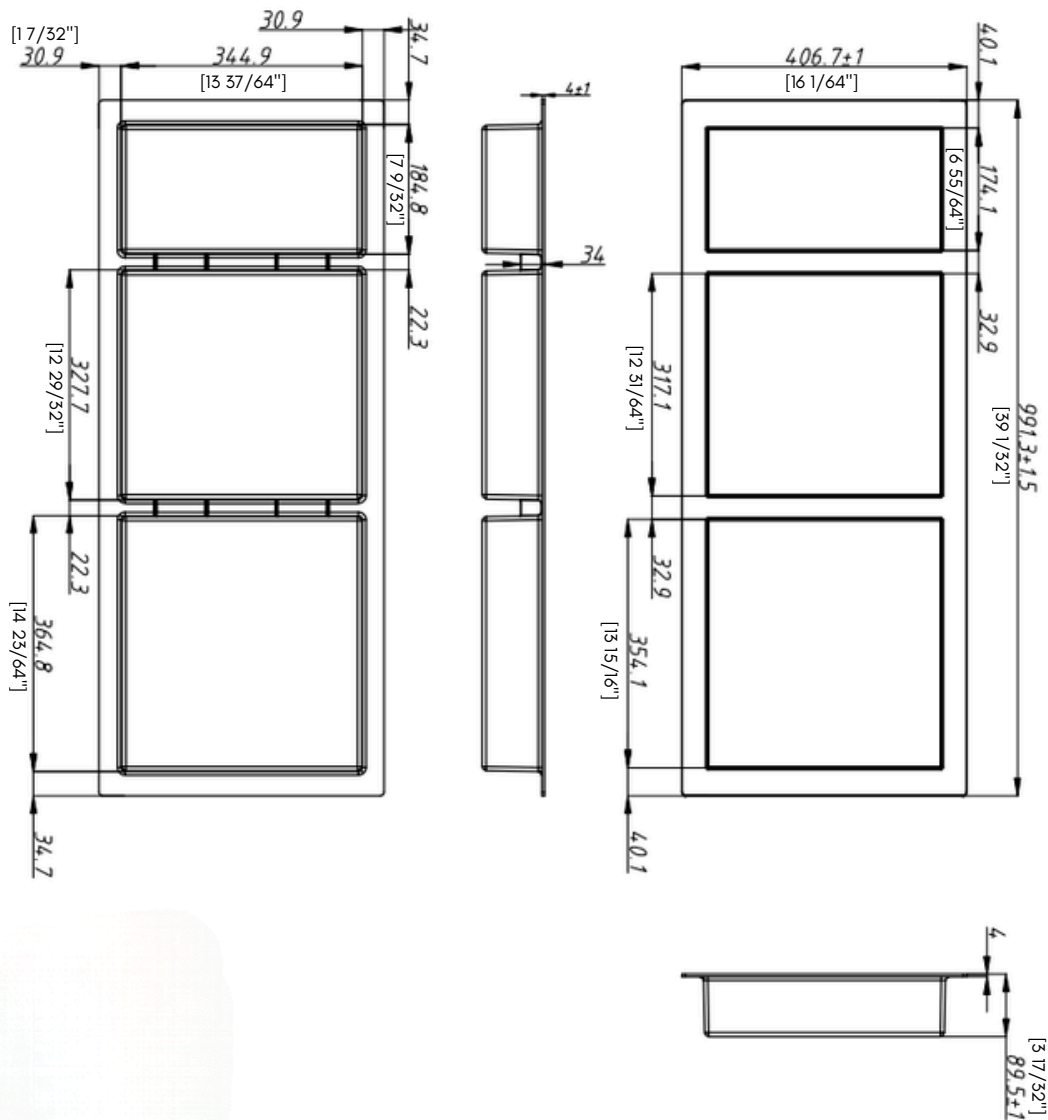

PL-SN1639

Triple Shelf
Shower Niche

Features

- Provides Ample Space To Organize Your Shower Essentials
- Non-Porous / Waterproof / Leakproof
- Glossy Finish
- Compliments a Variety of Shower Designs

Material

- Sheet Molding Compound (SMC)

Available Color/Finishes

Intended for reference only

Color	Description
-------	-------------

White

6140 Ulmerton Road Clearwater, FL 33760

Phone: (727) 388-9895

Fax: (727) 362-1281

For the most current Specification Sheet, go to www.buildpelican.com

PL-SN1639

Triple Shelf
Shower Niche

Installation Information

Install this product according to the installation instructions.

Warranty

See website for detailed warranty information.