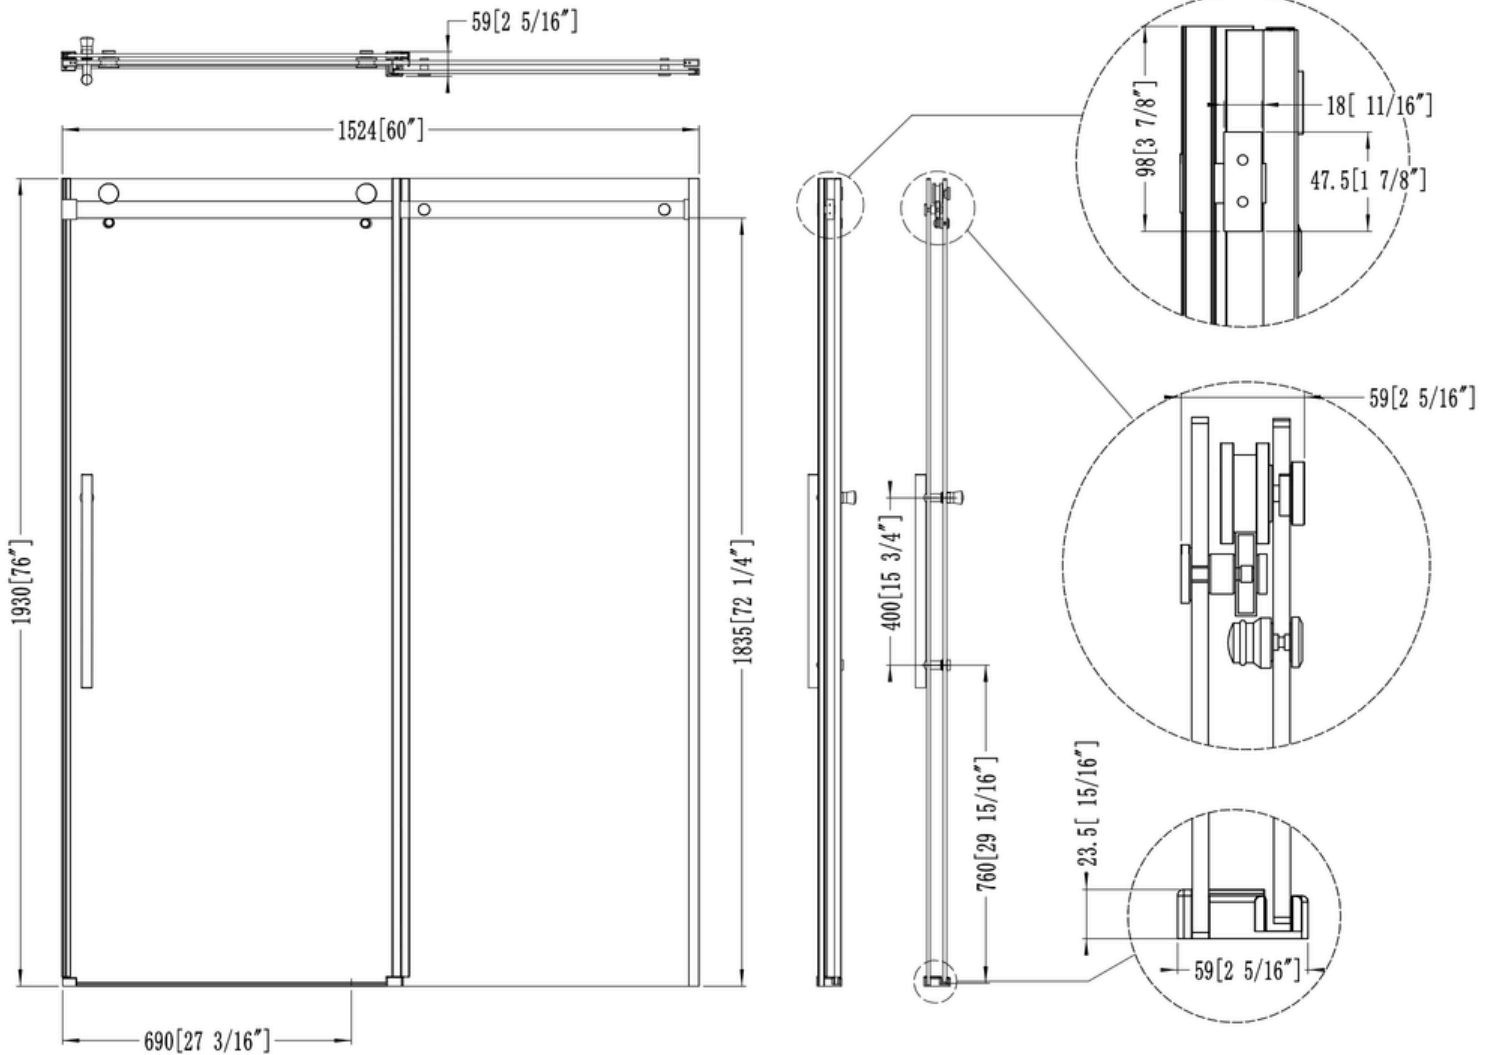

### Installation

- Frameless Single  
Sliding Shower Door

# PL-03A11S

Frameless Single  
Sliding Shower Door

### Technical Information

All product dimensions are nominal

Glass Thickness: 8mm

Door Height: 72 1/4" / 1835mm

Overall Height: 76" / 1930mm